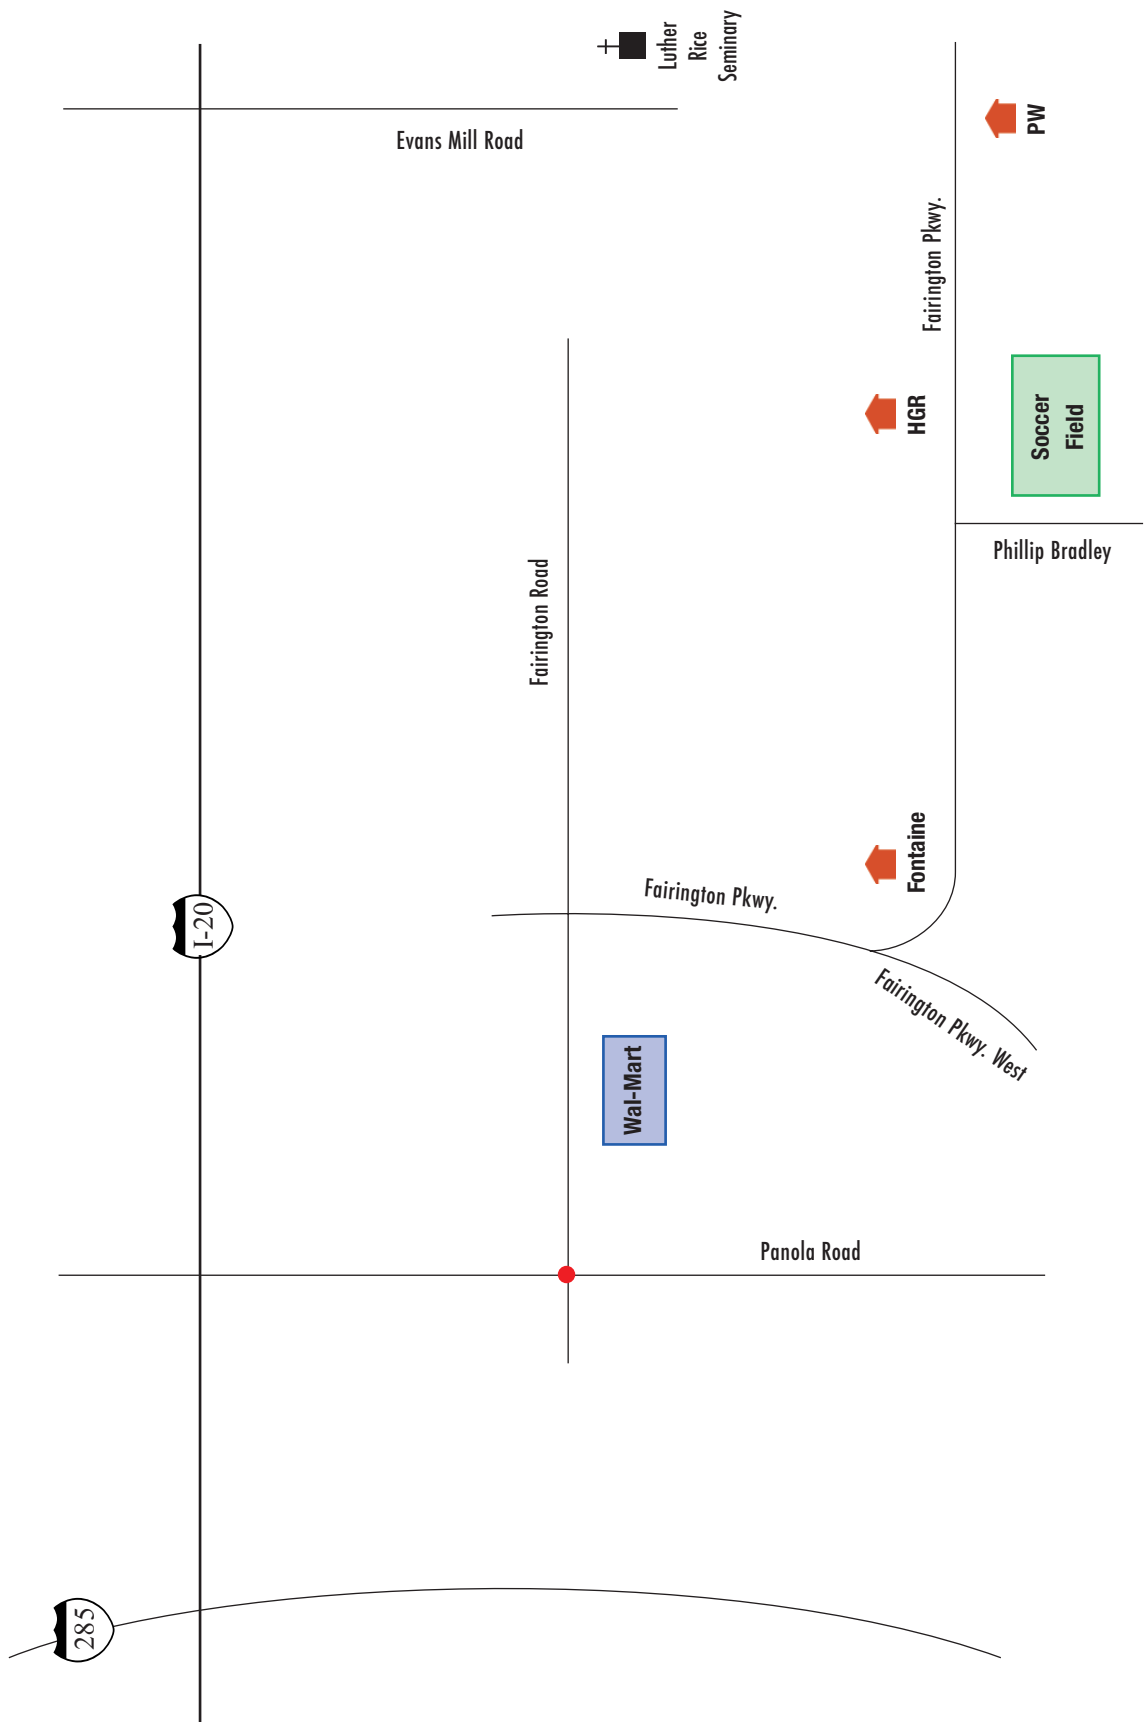

NOT TO SCALE

N ↑

Whirlwind Missions

Directions to Missions

Map 10

HGR—Highland Greens

Highland Greens is outside the perimeter on I20 going East. Take a right on Panola rd. Take a left at the first light, Fairington Rd. Walmart is at that corner. Take a right on Fairington Parkway. Take the big bend around the corner staying on Fairington Rd. to your left. You'll pass Fontaine apartments on your left. Highland Greens will be the next complex on your left.

Highland Greens
421 Meadowwood Drive
Lithonia, GA 30038
Rachelle, Manager
770-981-5450
414 Units

PW—Pinewood

Pinewood is outside the perimeter on I20 going East. Take a right on Panola rd. Take a left at the first light, Fairington Rd. Walmart is at that corner. Take a right on Fairington Parkway. Take the big bend around the corner staying on Fairington Rd. to your left. You'll pass Fontaine apartments on your left. Pinewood will be on your right just past the soccer field. Mission is the clubhouse which is the right half of the leasing office.