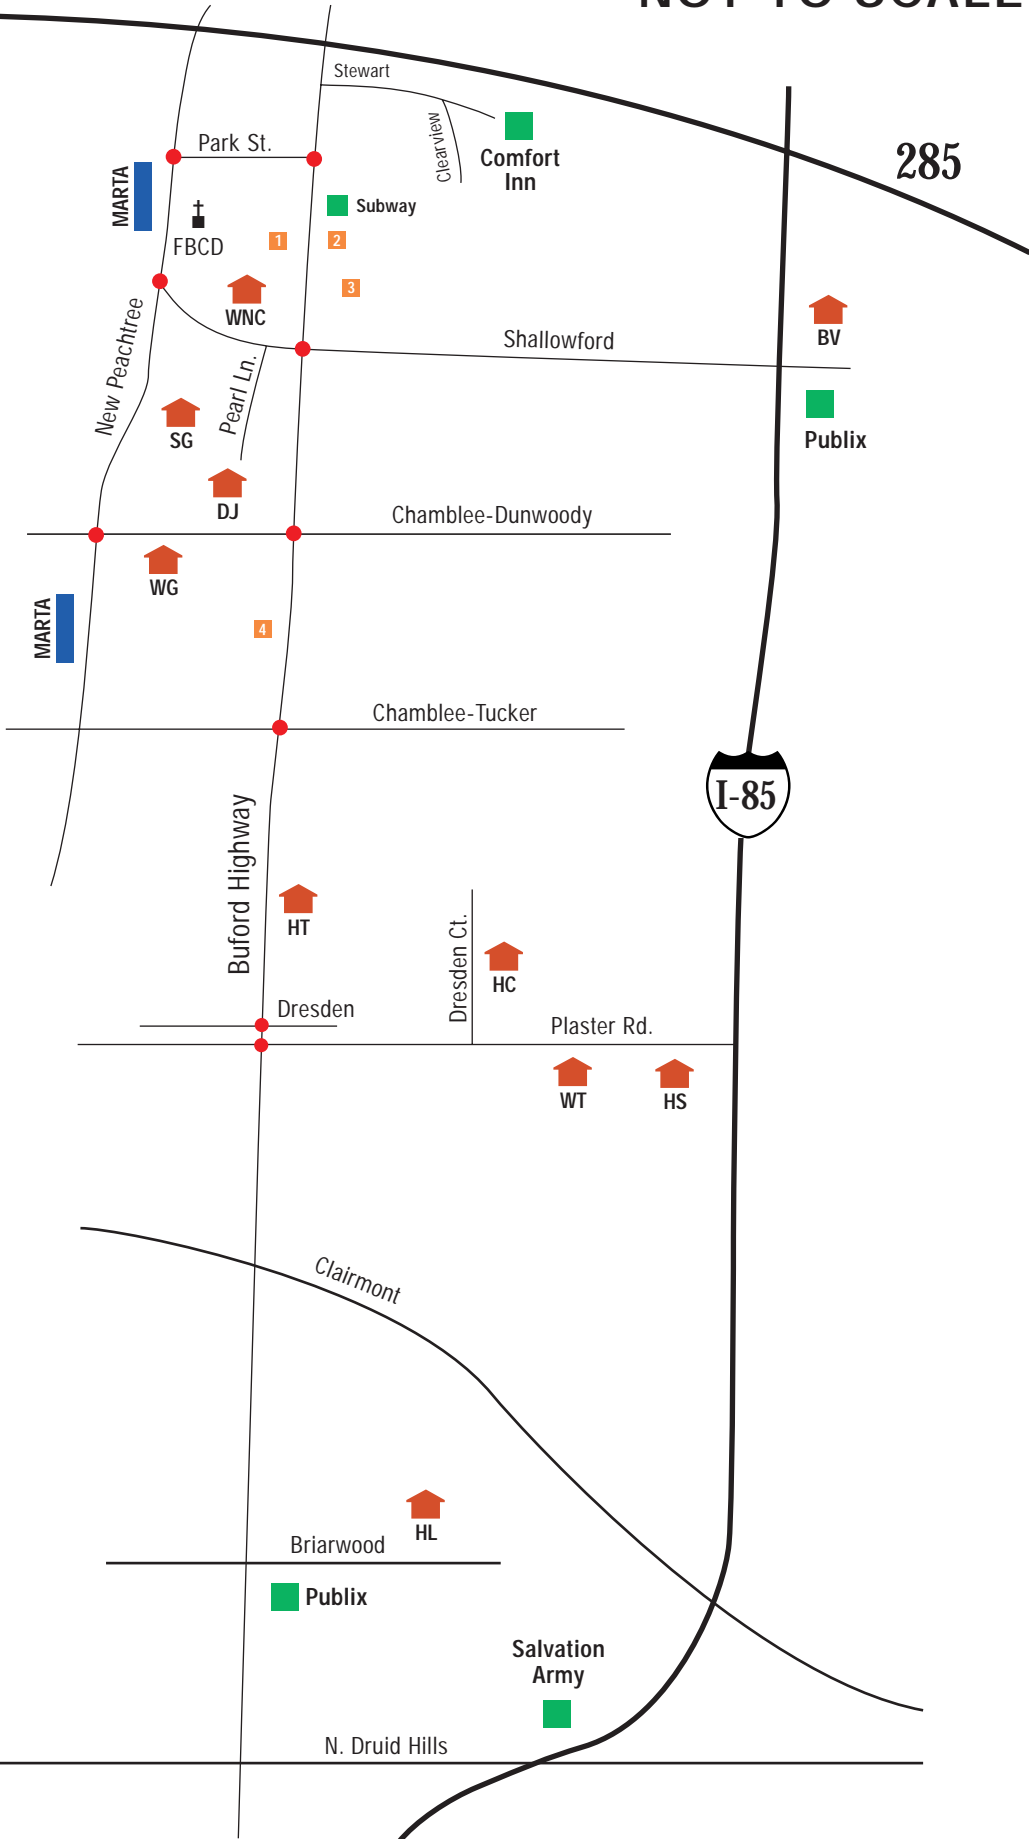

NOT TO SCALE

285

285

Whirlwind Missions

Directions to Missions

Map 2.1

HL-Hamptons at Lenox

South on I 85 inside the perimeter. Take a right on N. Druid Hills. Take a right on Buford Highway. Take a right on Briarwood road—it's just after the Publix shopping center and before the Hollywood Video place. The Hamptons at Lenox are on your left. The mission is apartment EE-11 near the play ground.