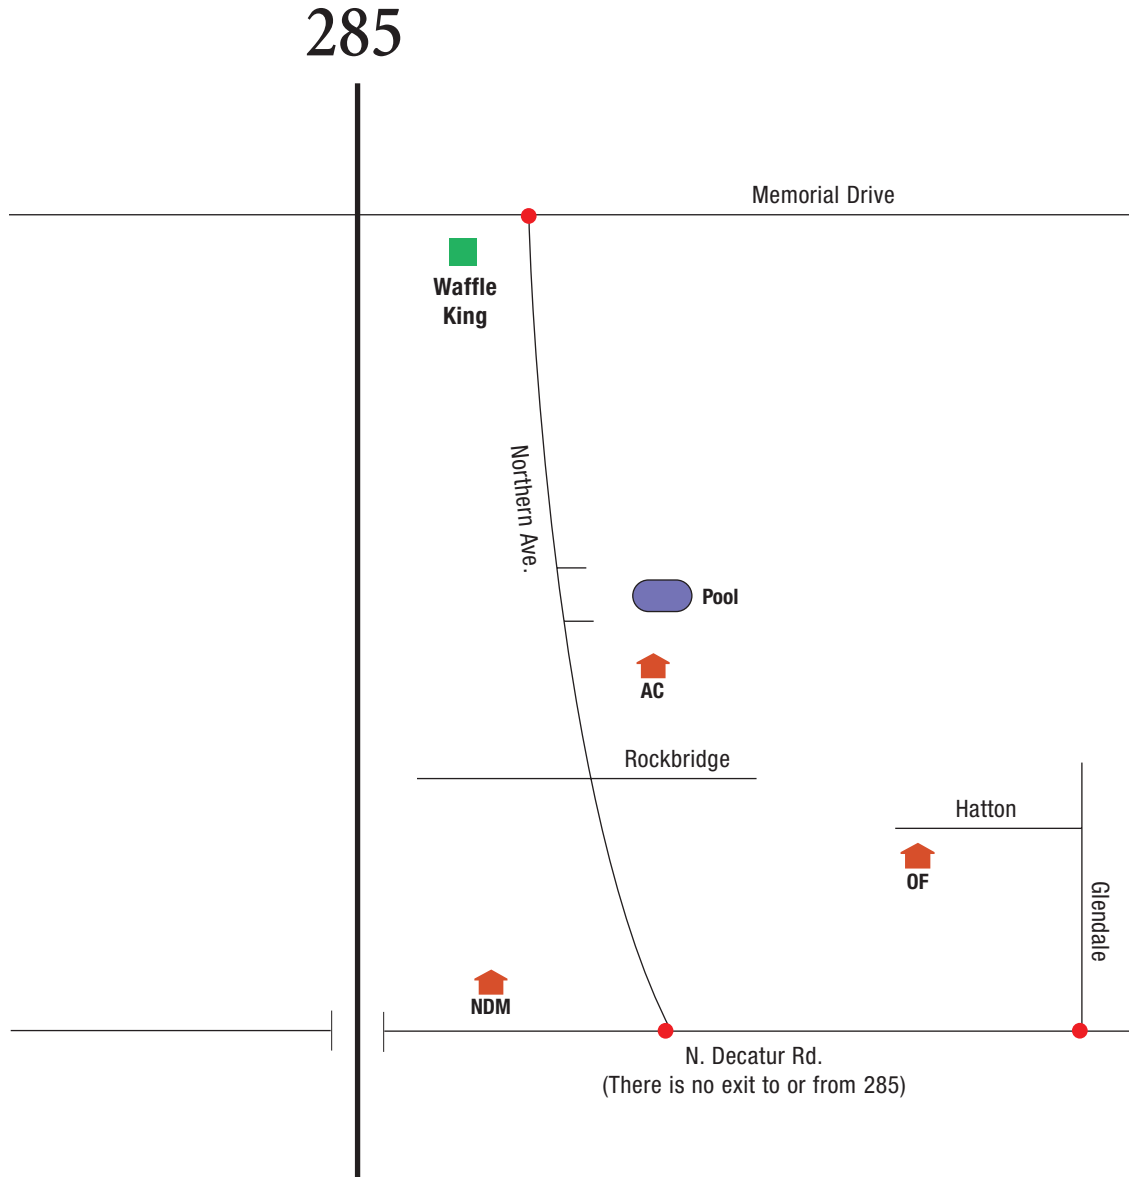

NOT TO SCALE

Whirlwind Missions

Directions to Missions

Map 5.1

AC-Avondale Crossing

Virtual Tour--<http://whirlwindmissions.smugmug.com/gallery/626016>

260 Northern Ave
Avondale Estates, 30002
Melissa Brunson-mgr
404-297-8662

Inside the Perimeter on Memorial Drive. Take a right on Northern Avenue by the Waffle King. Avondale Crossing will be on your left. Go down the hill to the main entrance by the pool to check in with the office. The playground is in the back of the property from the second entrance.

NDM-North Decatur Manor

Virtual Tour--<http://whirlwindmissions.smugmug.com/gallery/626516>

3799 N. Decatur Rd.
Decatur, GA 30032
Rhashita Davis
404-292-3224

Inside the Perimeter on Memorial Drive. Take a right on Northern Avenue by the Waffle King. Go all the way down the hill, go through the stop sign at Rockbridge road to you get to the stop light at N. Decatur Road (this road does NOT intersect with 285, you have to go to Memorial to get there.) Take a right on N. Decatur road, go under 285, and N. Decatur Manor will be on your right. There is a large playground behind the office. There is a smaller playground with shade in front of the office.

OF-Oak Forest

Virtual Tour--<http://whirlwindmissions.smugmug.com/gallery/626515>

338 Hatton Dr.
Scottsdale, GA 30079
404-296-1860

Inside the Perimeter on Memorial Drive. Take a right on Northern Avenue by the Waffle King. Go all the way down the hill, go through the stop sign at Rockbridge road to you get to the stop light at N. Decatur Road. Take a left on N. Decatur Road. Take a left at the stop light for Glendale Road. Take a left on Hatton. The sign says "dead end." Hatton runs into Oak Forest. There is a playground with shade in the middle of the property. They also have a day care center.