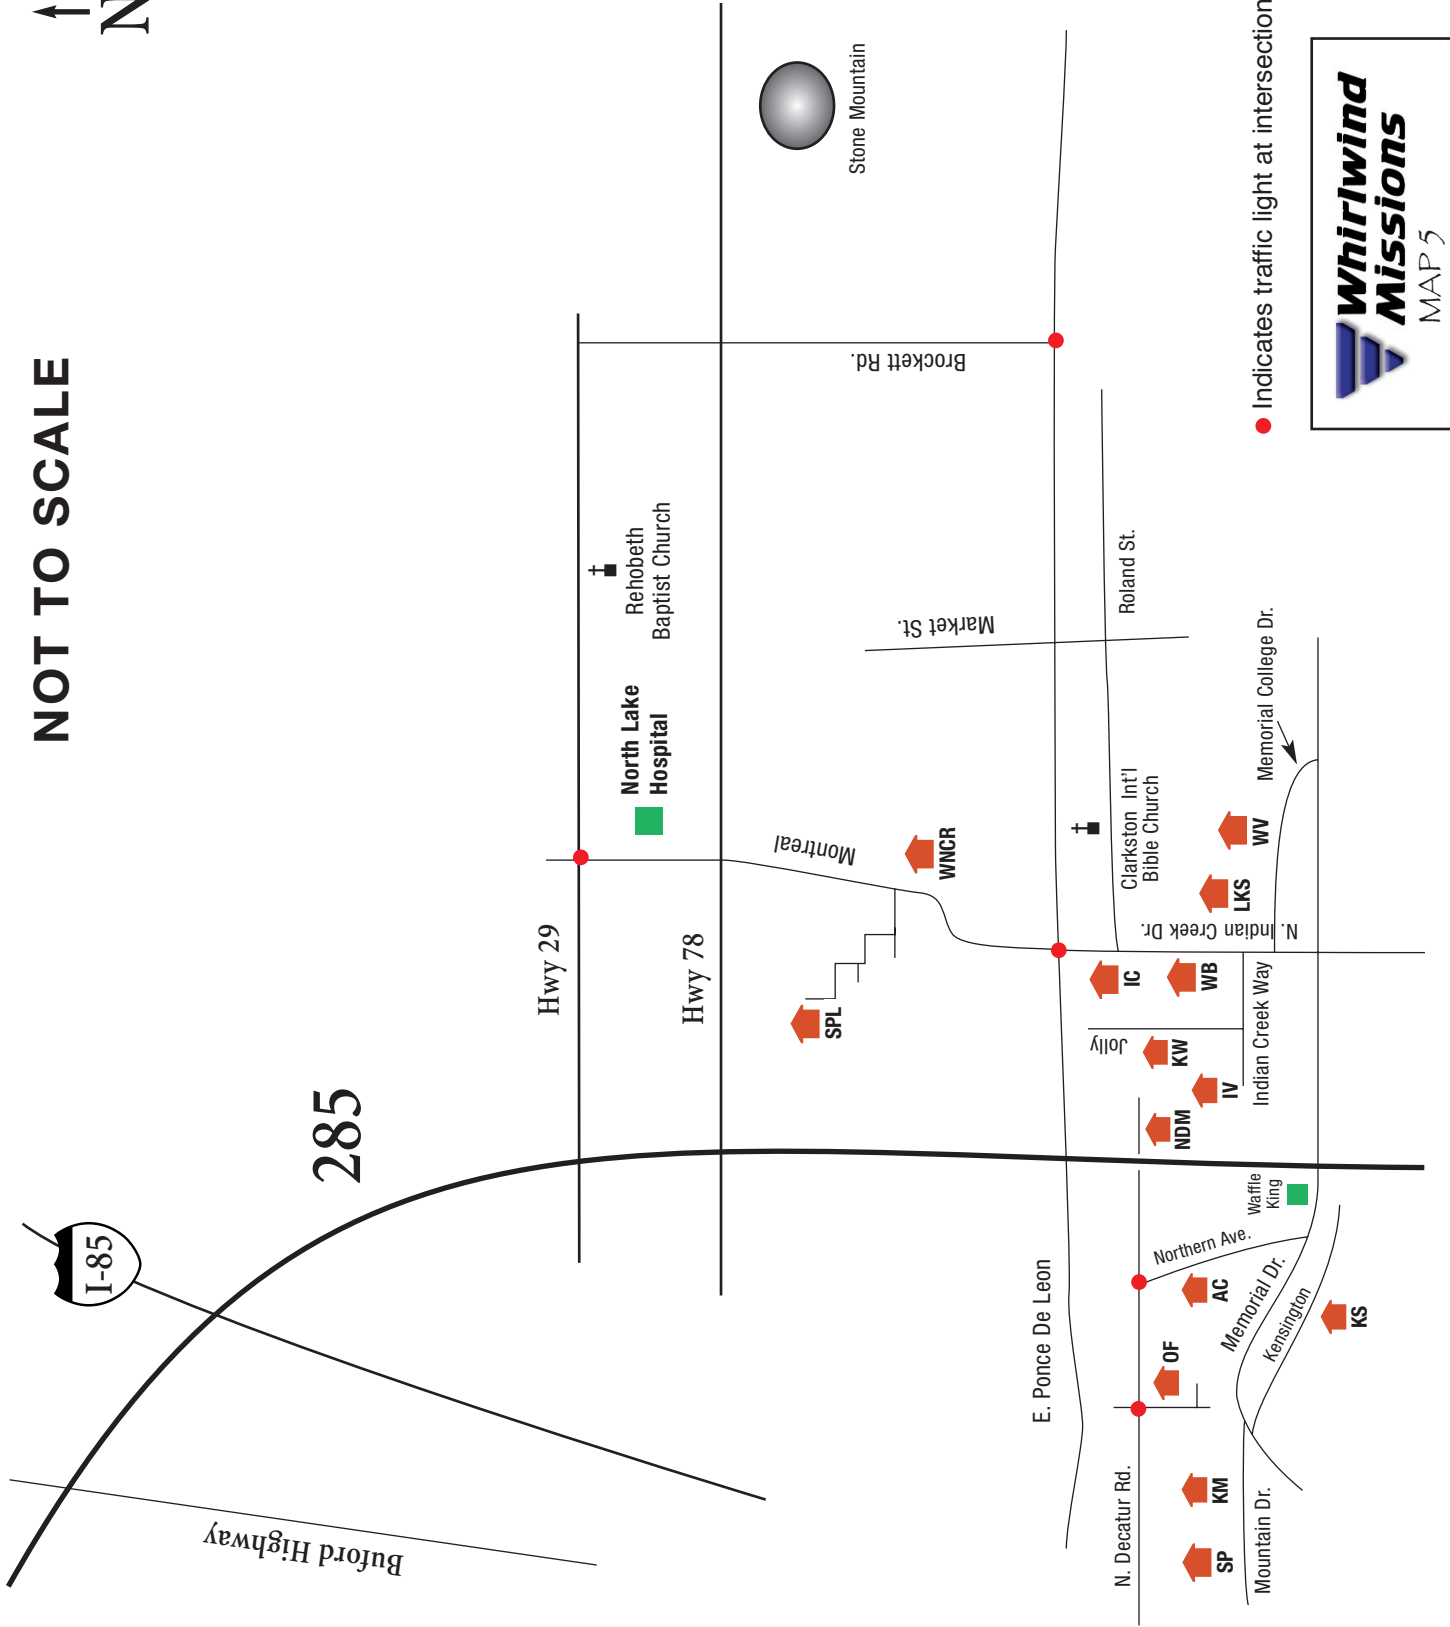

NOT TO SCALE

● Indicates traffic light at intersection