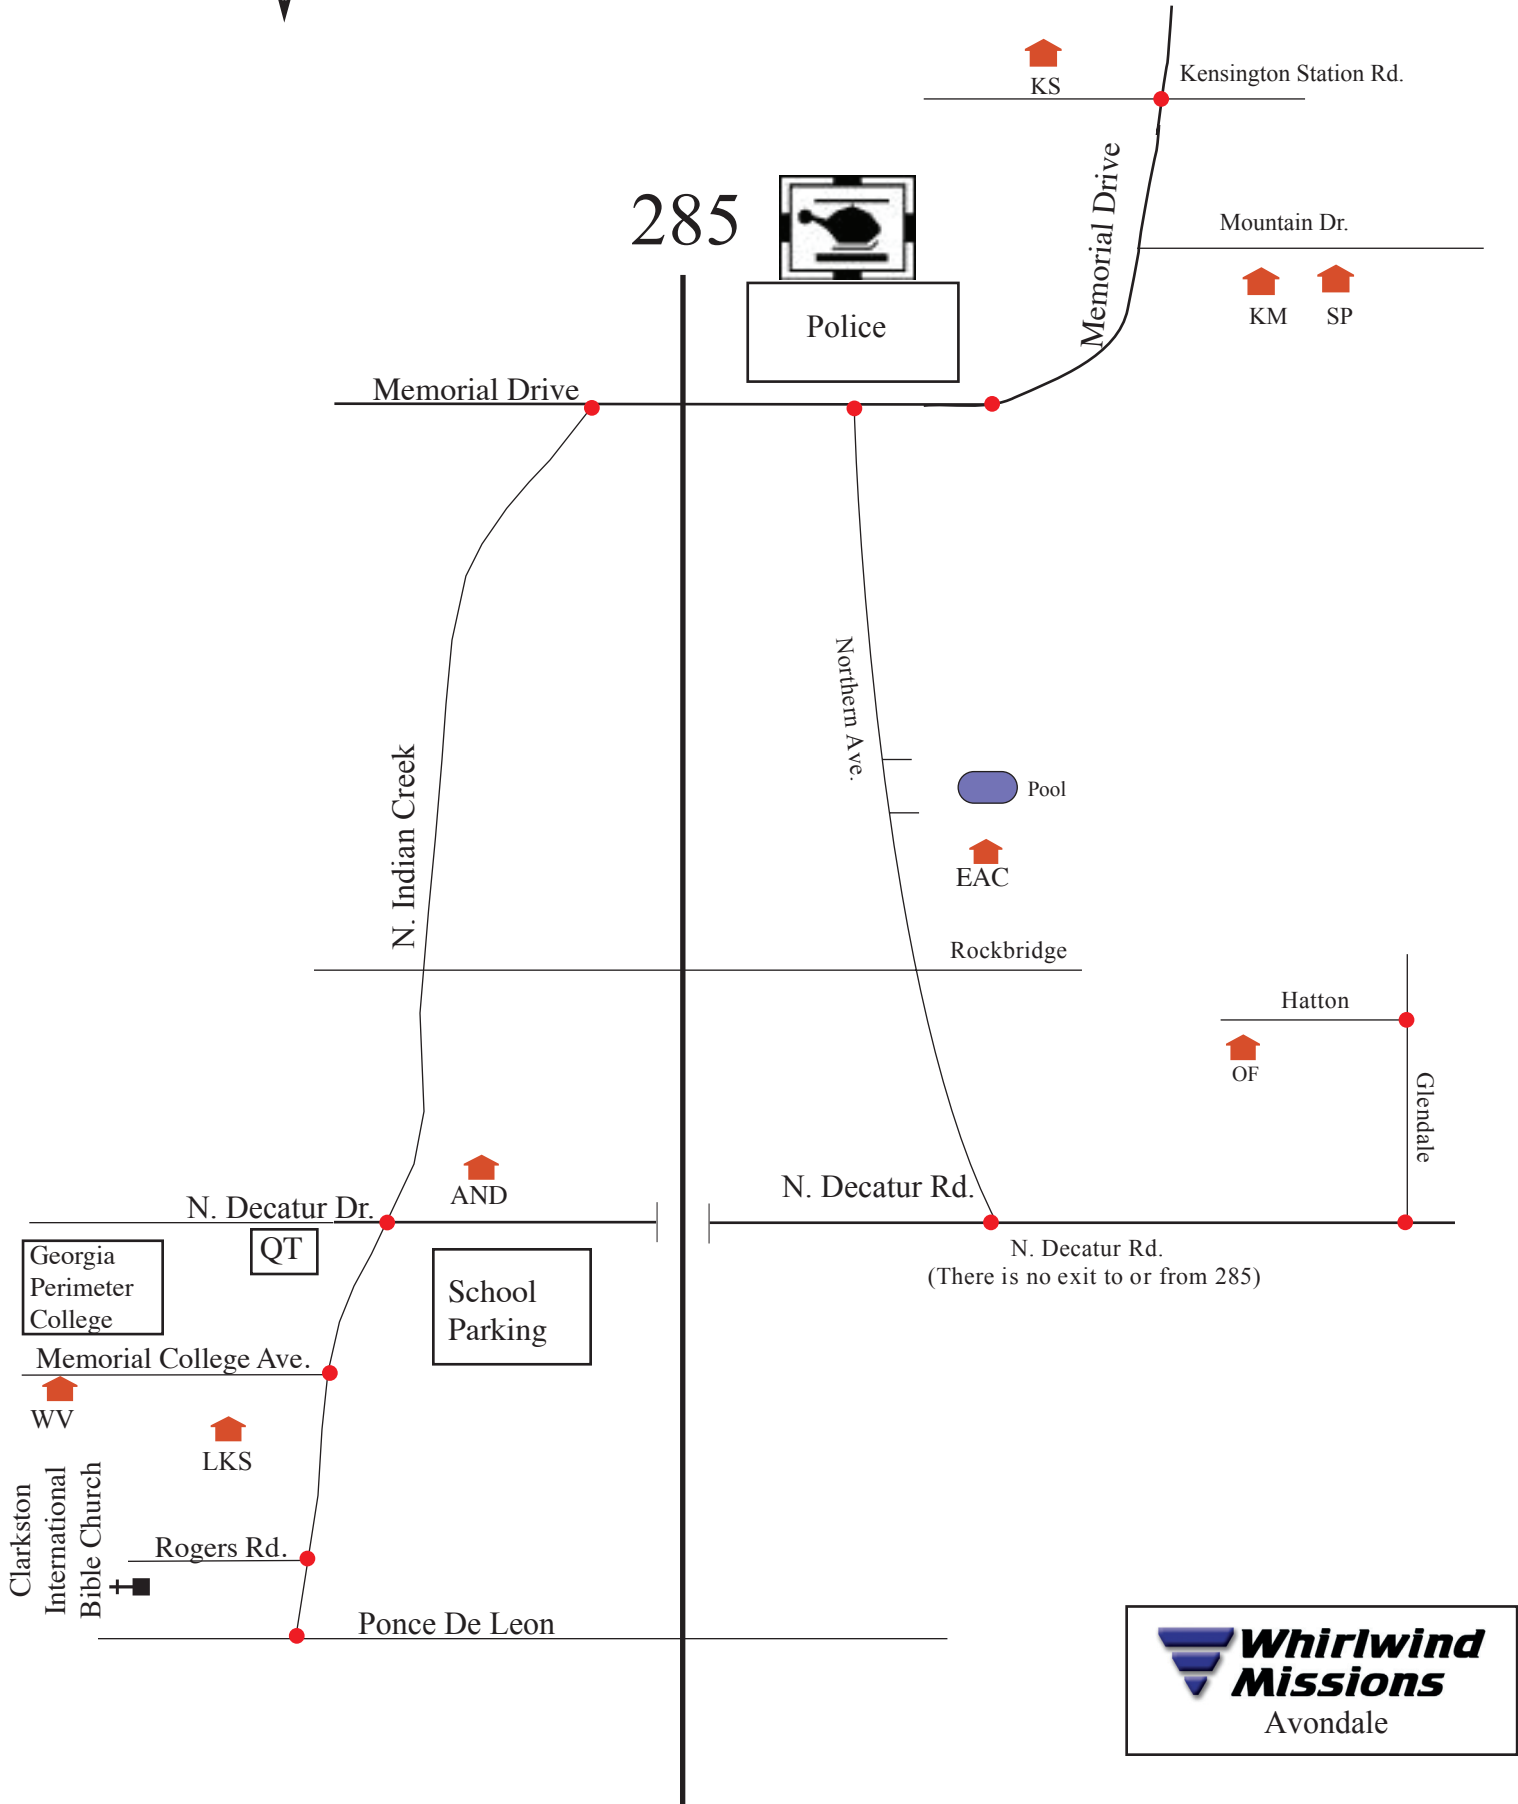

NOT TO SCALE