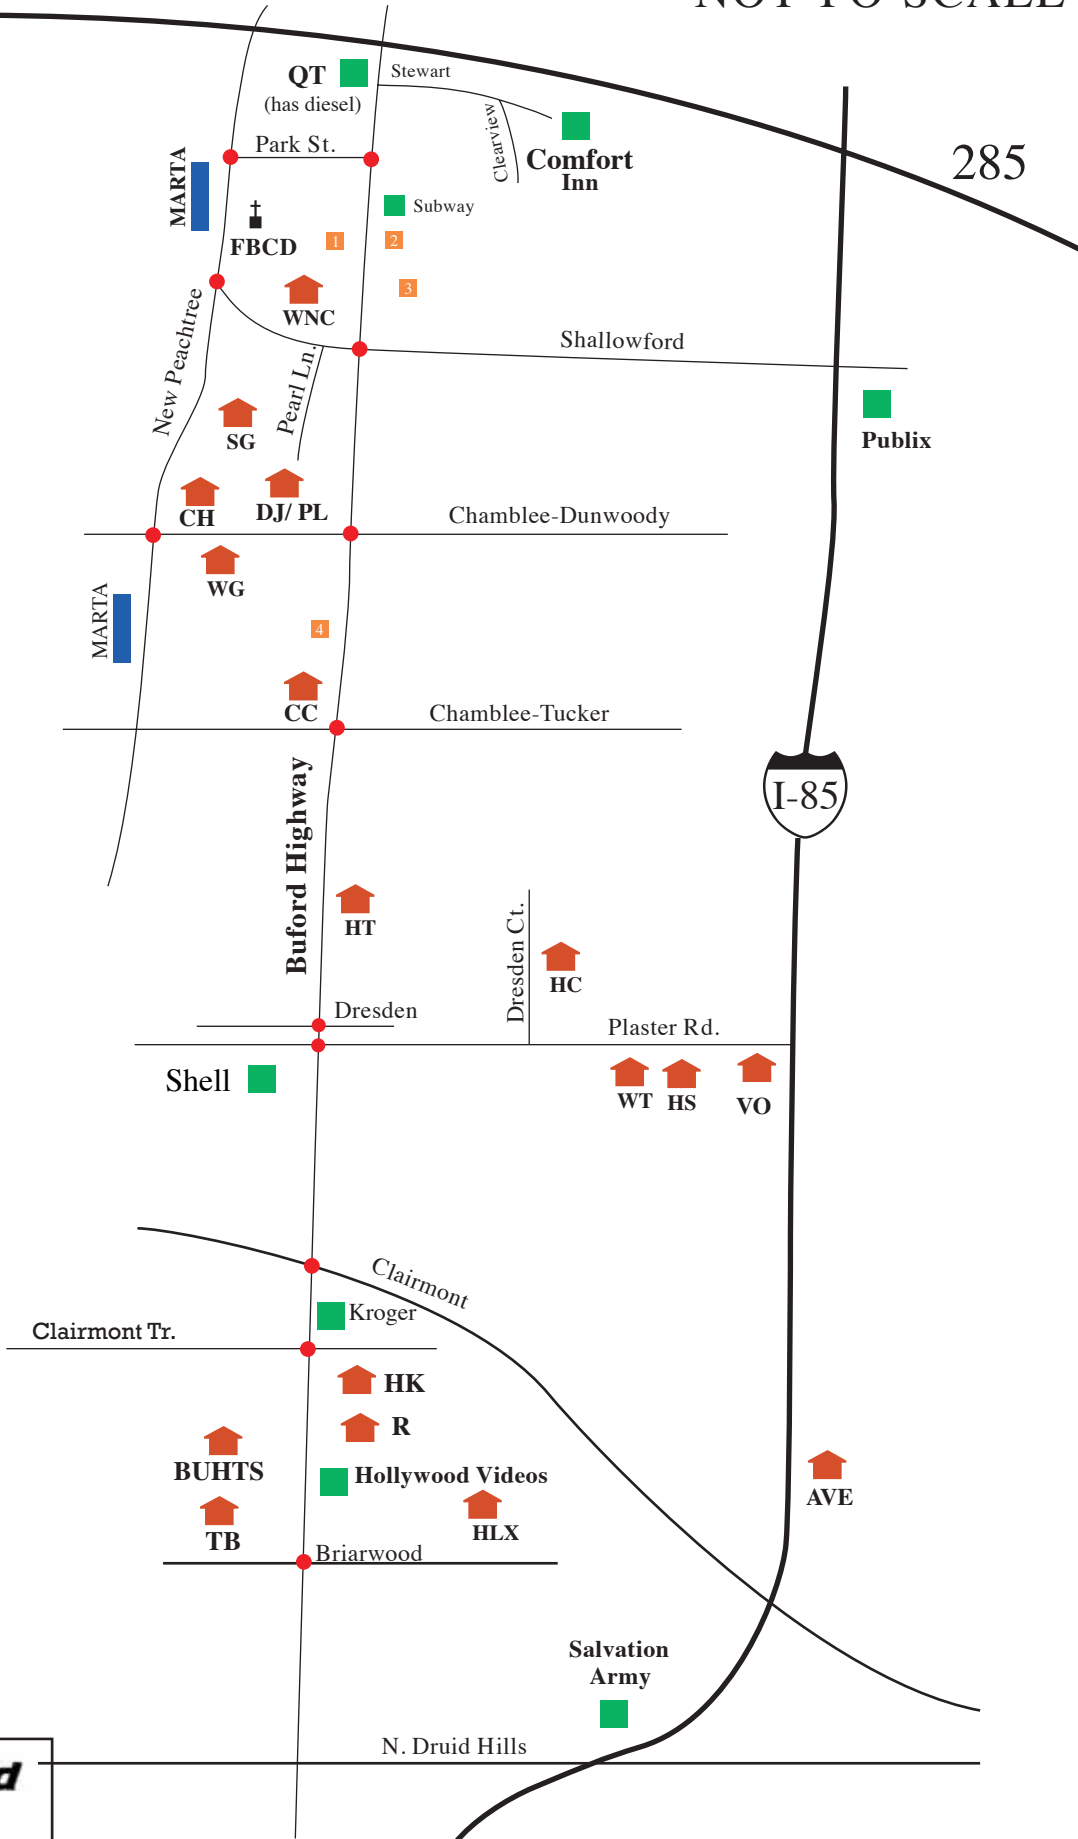

NOT TO SCALE

285

285

Whirlwind Missions
Buford Hwy

Directions to Missions
Buford Hwy Map

AVE-The Avenues

Virtual Tour

United States
(404) 633-2675

Inside the Perimeter, take I-285 to exit 93 toward Shallowford Rd/ Doraville. Merge onto Interstate 85 Frontage Rd/ Northeast Expy, Continue onto Centry Center Dr. Turn Left onto I-85 Access Rd NE. Slight Left on I-85 Access Rd. The Avenues will be on your Right. Once inside the gates take a left and go up the hill to the shady spot near the gate.

Directions to Missions
Buford Hwy Map

DJ-Don Juan/ Pearl Lane

Virtual Tour

41 Clairview Dr
Chamblee, GA 30341
Rita Harden--Mgr--770-457-7585

Go south on Buford Highway, inside the Perimeter. Take a right on Chamblee-Dunwoody. Don Juan is on your right. Go all the way to the top of the property and take a right. Park near the mailboxes. The office by the mailboxes. The play area is behind the office. Tables and two canopies are stored in the maintenance room. NOTE: If you are in a big bus, use these directions instead!! South on Buford Highway inside the Perimeter. Right on Shallowford Road—there's a BP Station at that corner. Just past the bank you'll see the entrance for Pearl Lane. Park the bus on Pearl Lane. Don Juan/Pearl Lane are run by the same management company and should be treated as one mission site.

HC-Huntington Creek

Virtual Tour

2236 Plaster Rd
Atlanta, GA 30345
Mission-2226F
Mauren Zambrono/Kevin--Mgr--404-329-0892

Go south on Buford highway, inside the Perimeter. Go about 4 miles and take a left on Plaster. (There are two traffic lights really close together--the first is Dresden the second--Plaster.) Take the first left off of Plaster onto Dresden Ct. Huntington Creek is on your right. The mission is in #2226F--near the leasing office. There is a large field in the back of the complex.