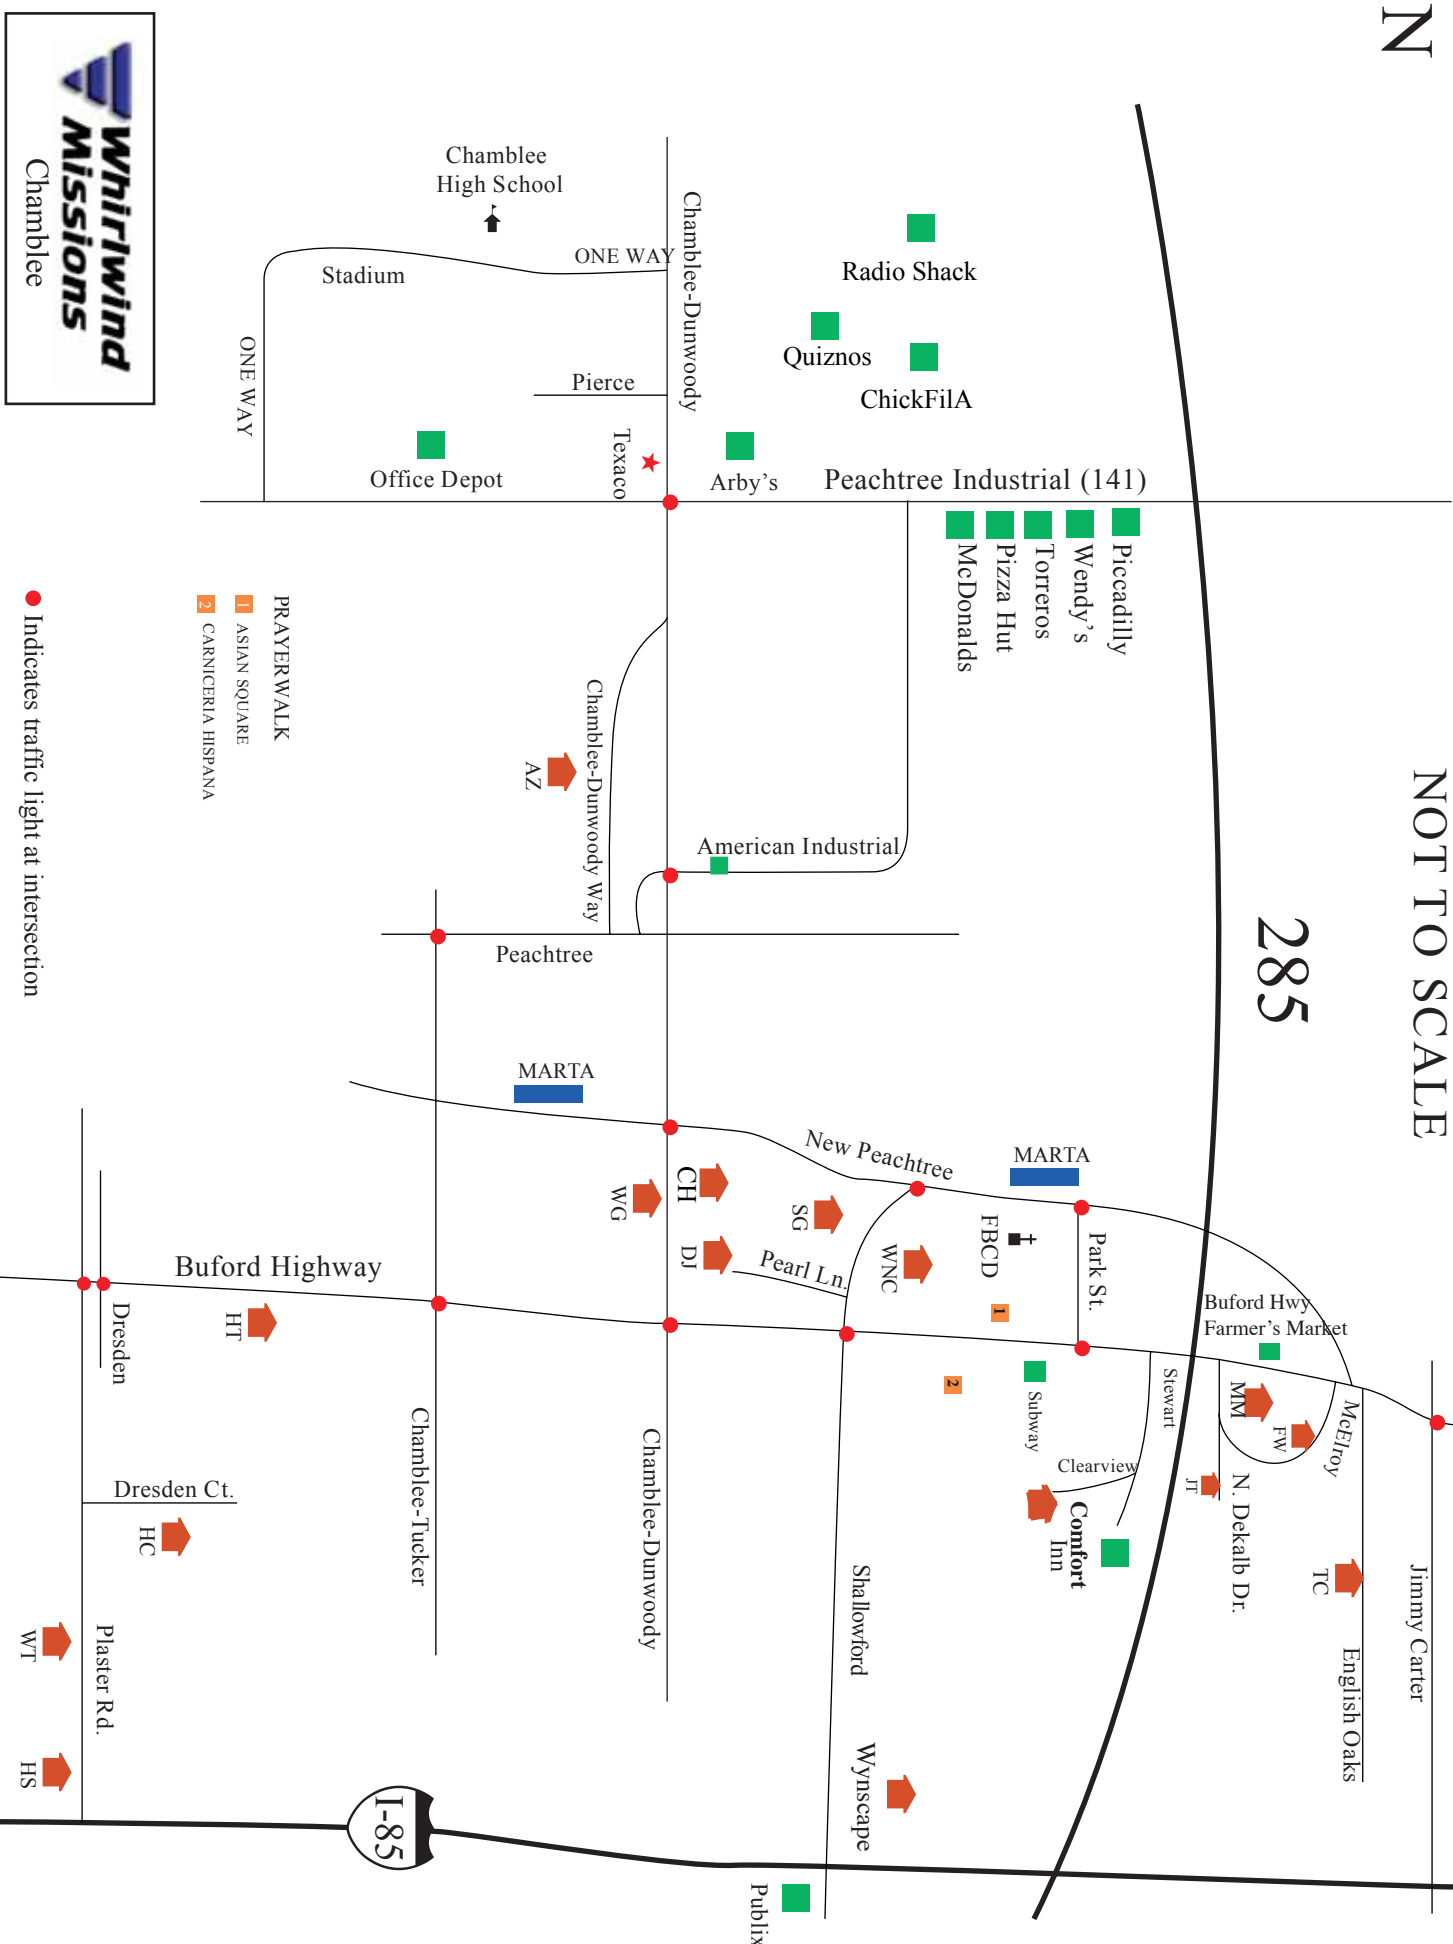

N

NOT TO SCALE

285

● Indicates traffic light at intersection

- PRAYERWALK
- 1 ASIAN SQUARE
- 2 CARNICERIA HISPANA

Directions to Missions
Chamblee Map 2

AZ-Azalea Place

Virtual Tour

CC-Courtland Club (Jasmine Trails)

Virtual Tour

2917 N. Dekalb
Atlanta, GA 30340
Heather Vadillo--Mgr--770-458-2333
Doris Barriga--leasing

North on Buford Highway, outside the Perimeter. Just past the access road from 285 you'll see a small road on your right-N. Dekalb Dr. If you see the KMart on your right---you've gone too far! If you miss the street you can exit the KMART parking lot's south exit and that will merge with N. Dekalb Dr. The apartments are on your right. Follow the entrance towards the right side of Courtland Club. There's a playground with shade. Further back to your right there is also a converted tennis court/soccer field that you can see from 285.

Directions to Missions
Chamblee Map 2

DJ-Don Juan/ Pearl Lane

Virtual Tour

41 Clairview Dr
Chamblee, GA 30341
Rita Harden--Mgr--770-457-7585

Go south on Buford Highway, inside the Perimeter. Take a right on Chamblee-Dunwoody. Don Juan is on your right. Go all the way to the top of the property and take a right. Park near the mailboxes. The office by the mailboxes. The play area is behind the office. Tables and two canopies are stored in the maintenance room. NOTE: If you are in a big bus, use these directions instead!! South on Buford Highway inside the Perimeter. Right on Shallowford Road—there's a BP Station at that corner. Just past the bank you'll see the entrance for Pearl Lane. Park the bus on Pearl Lane. Don Juan/Pearl Lane are run by the same management company and should be treated as one mission site.

MM- McElroy Manor

Virtual Tour

3812 Mcelroy Road
Doraville, GA 30340
(678) 209-0409

Located inside the Perimeter, Take I 285 to exit 32 for US-23/ Buford Hwy toward Doraville. Turn Rights onto Buford Hwy NE. Turn Right onto McElroy Road. Turn Right. Destination will be on the Right.