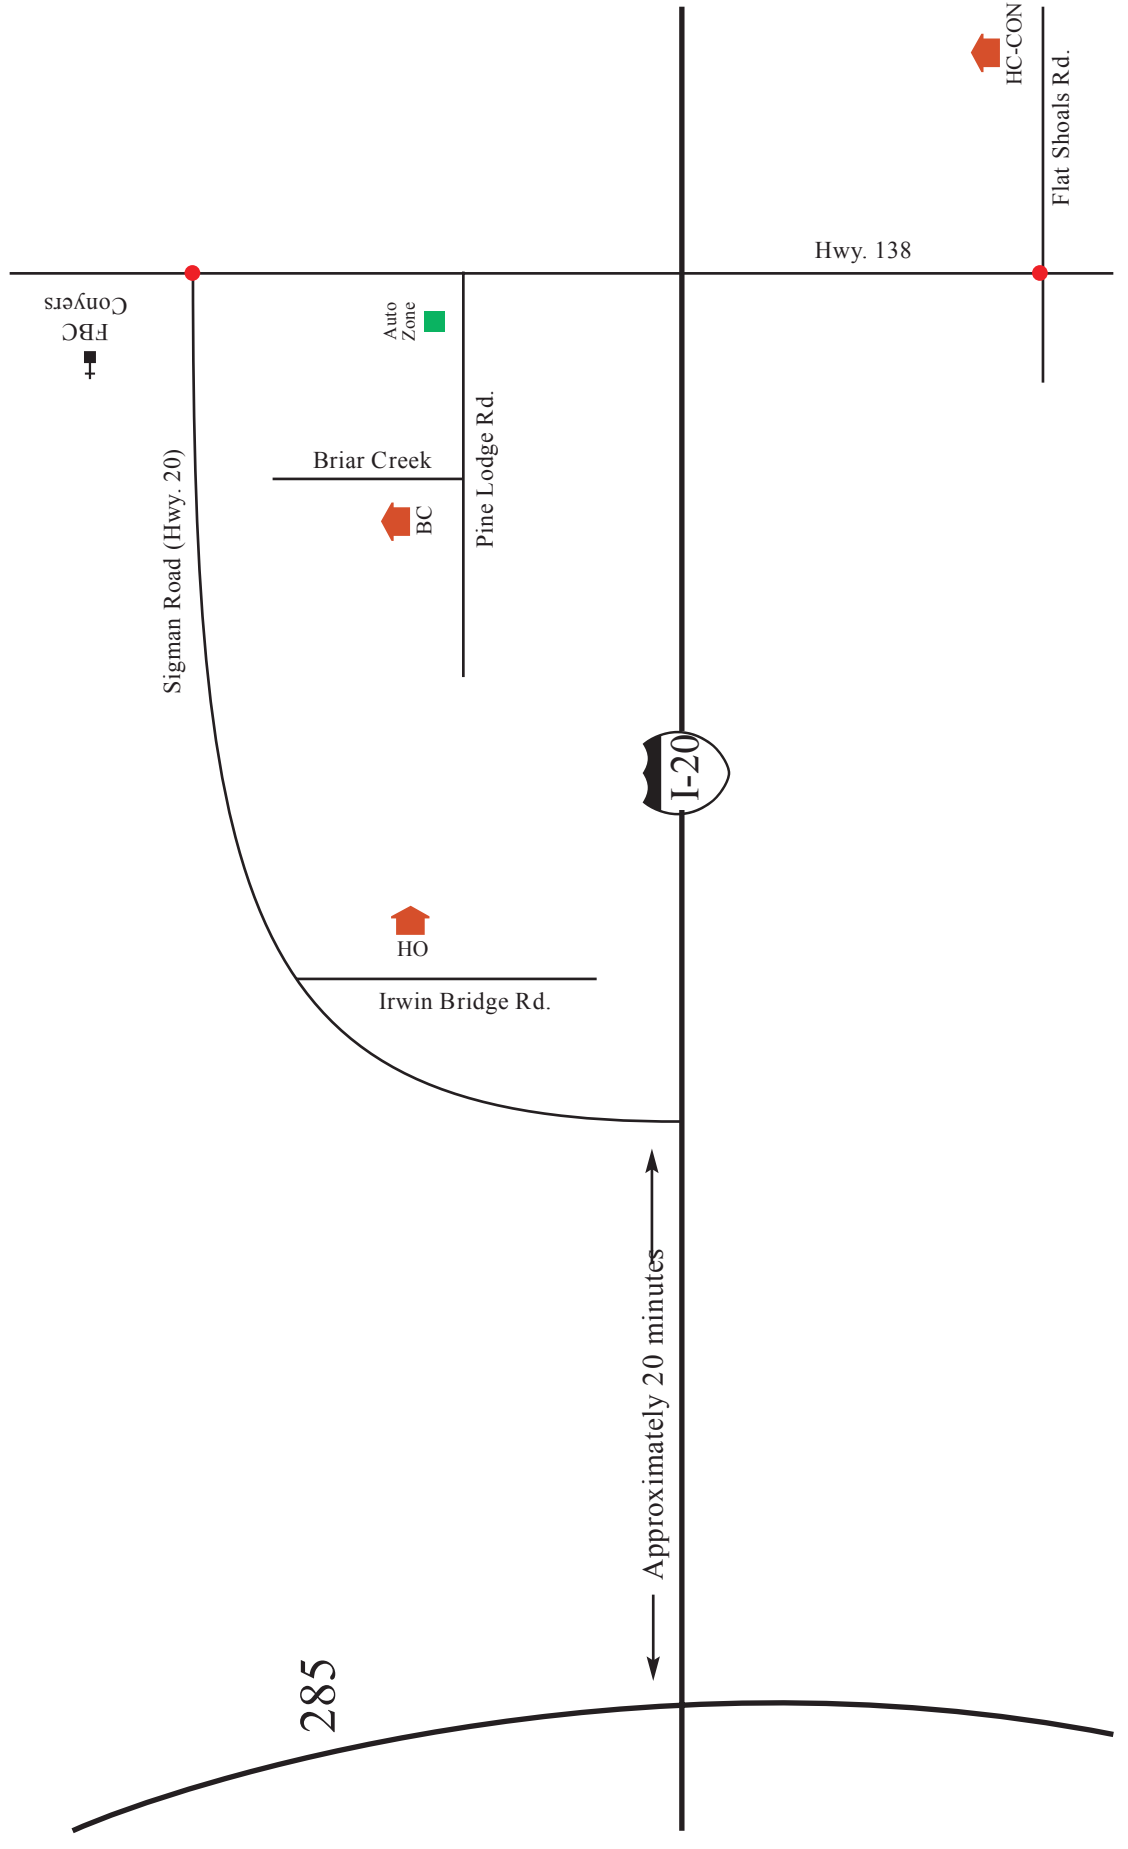

NOT TO SCALE

Directions to Missions
Conyers Map 7

BC–Briarcreek

Virtual Tour

893 Briarcreek Court
Conyers, GA 30012
Debra Bryant--Mgr--770-483-5485
Terry Earl--Dir--404-277-5656

Outside the perimeter on I20 going East. The missions on Map 7 are all in Conyers. It is about 20 minutes from 285 to the city of Conyers. Take a left (going north) on 138 (same exit as the Horse Park). Take a left on Pine Log Rd-It's on the same corner with the Auto Zone. Briarcreek will be on your immediate right. 893 Briarcreek Ct., Conyers, 30012.

HC-CON–Hunting Creek/Bicor

Virtual Tour

Flat Shoals Road
Conyers, GA
Terry Earl--Dir--404-277-5656

Take a right (going south) on 138. Take a left on Flat Shoals road. Hunting Creek will be on your left just past the gas station and across from the Putt Putt Golf. The mission faces Flat Shoals Rd. 1761 Hunting Creek Dr, Conyers, 32144.

HO–Highland Orchard

Virtual Tour

1190 Milcrest Walk
Conyers, GA 30013
Victoria Peloquin--Mgr--404-512-2898
Terry Earl--Dir--404-277-5656

Take a left on Sigman Road (going north). Take a right on Irwin Bridge Rd. Highland Orchard will be on your left. Follow the signs to the leasing office. There is a play ground and tennis courts just down the hill from the leasing Office. 1190 Milcrest Walk, Conyers, 30013.