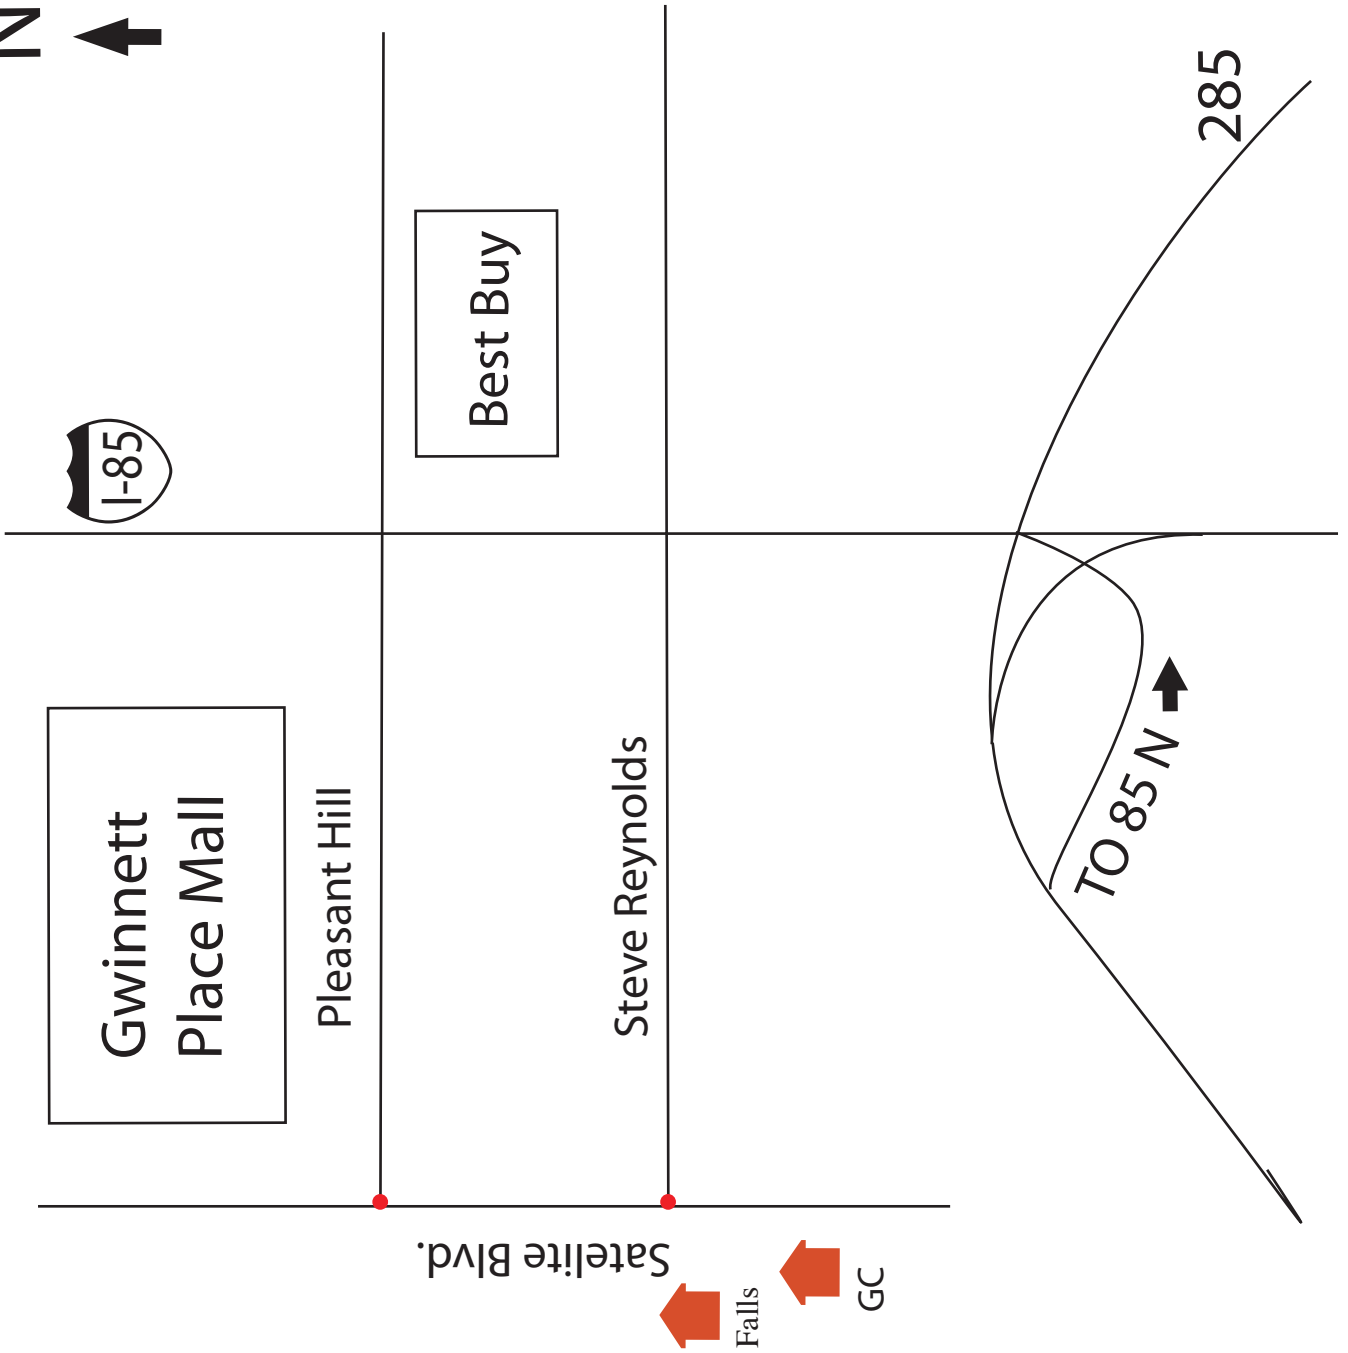

NOT TO SCALE

Falls

Directions to Missions
Duluth Maps

FALLS--The Falls

Virtual Tour

3925 Satellite Blvd

Duluth, GA 30096

(770) 476-9416

Director--Marco Solano 404-399-9637

Outside the Perimeter heading North on 85. Left on Steve Reynolds. Left on Satellite. The Falls is the first complex on your right. Follow signs to leasing office.

GC--Gwinnett Crossings

Virtual Tour

2202 West Liddell Road

Duluth, GA 30096

Kim Nguen--Mgr--770-476-8280

Outside the Perimeter heading North on 85. Left on Steve Reynolds. Left on Satellite. Gwinnett Crossings is the third complex on your right. Follow signs to leasing office.

HLB - Howell Bridge

3350 Peachtree Industrial Blvd.

Duluth, GA 30096

Sharron Love--Mgr--770-476-0385

Duluth Map 1.1 Directions to Missions

Outside the Perimeter on 141/ Peachtree Industrial Blvd. Stay right as the road splits onto Peachtree Industrial. Once you've passed Pleasant Hill road Howell Bridge will be on your right.