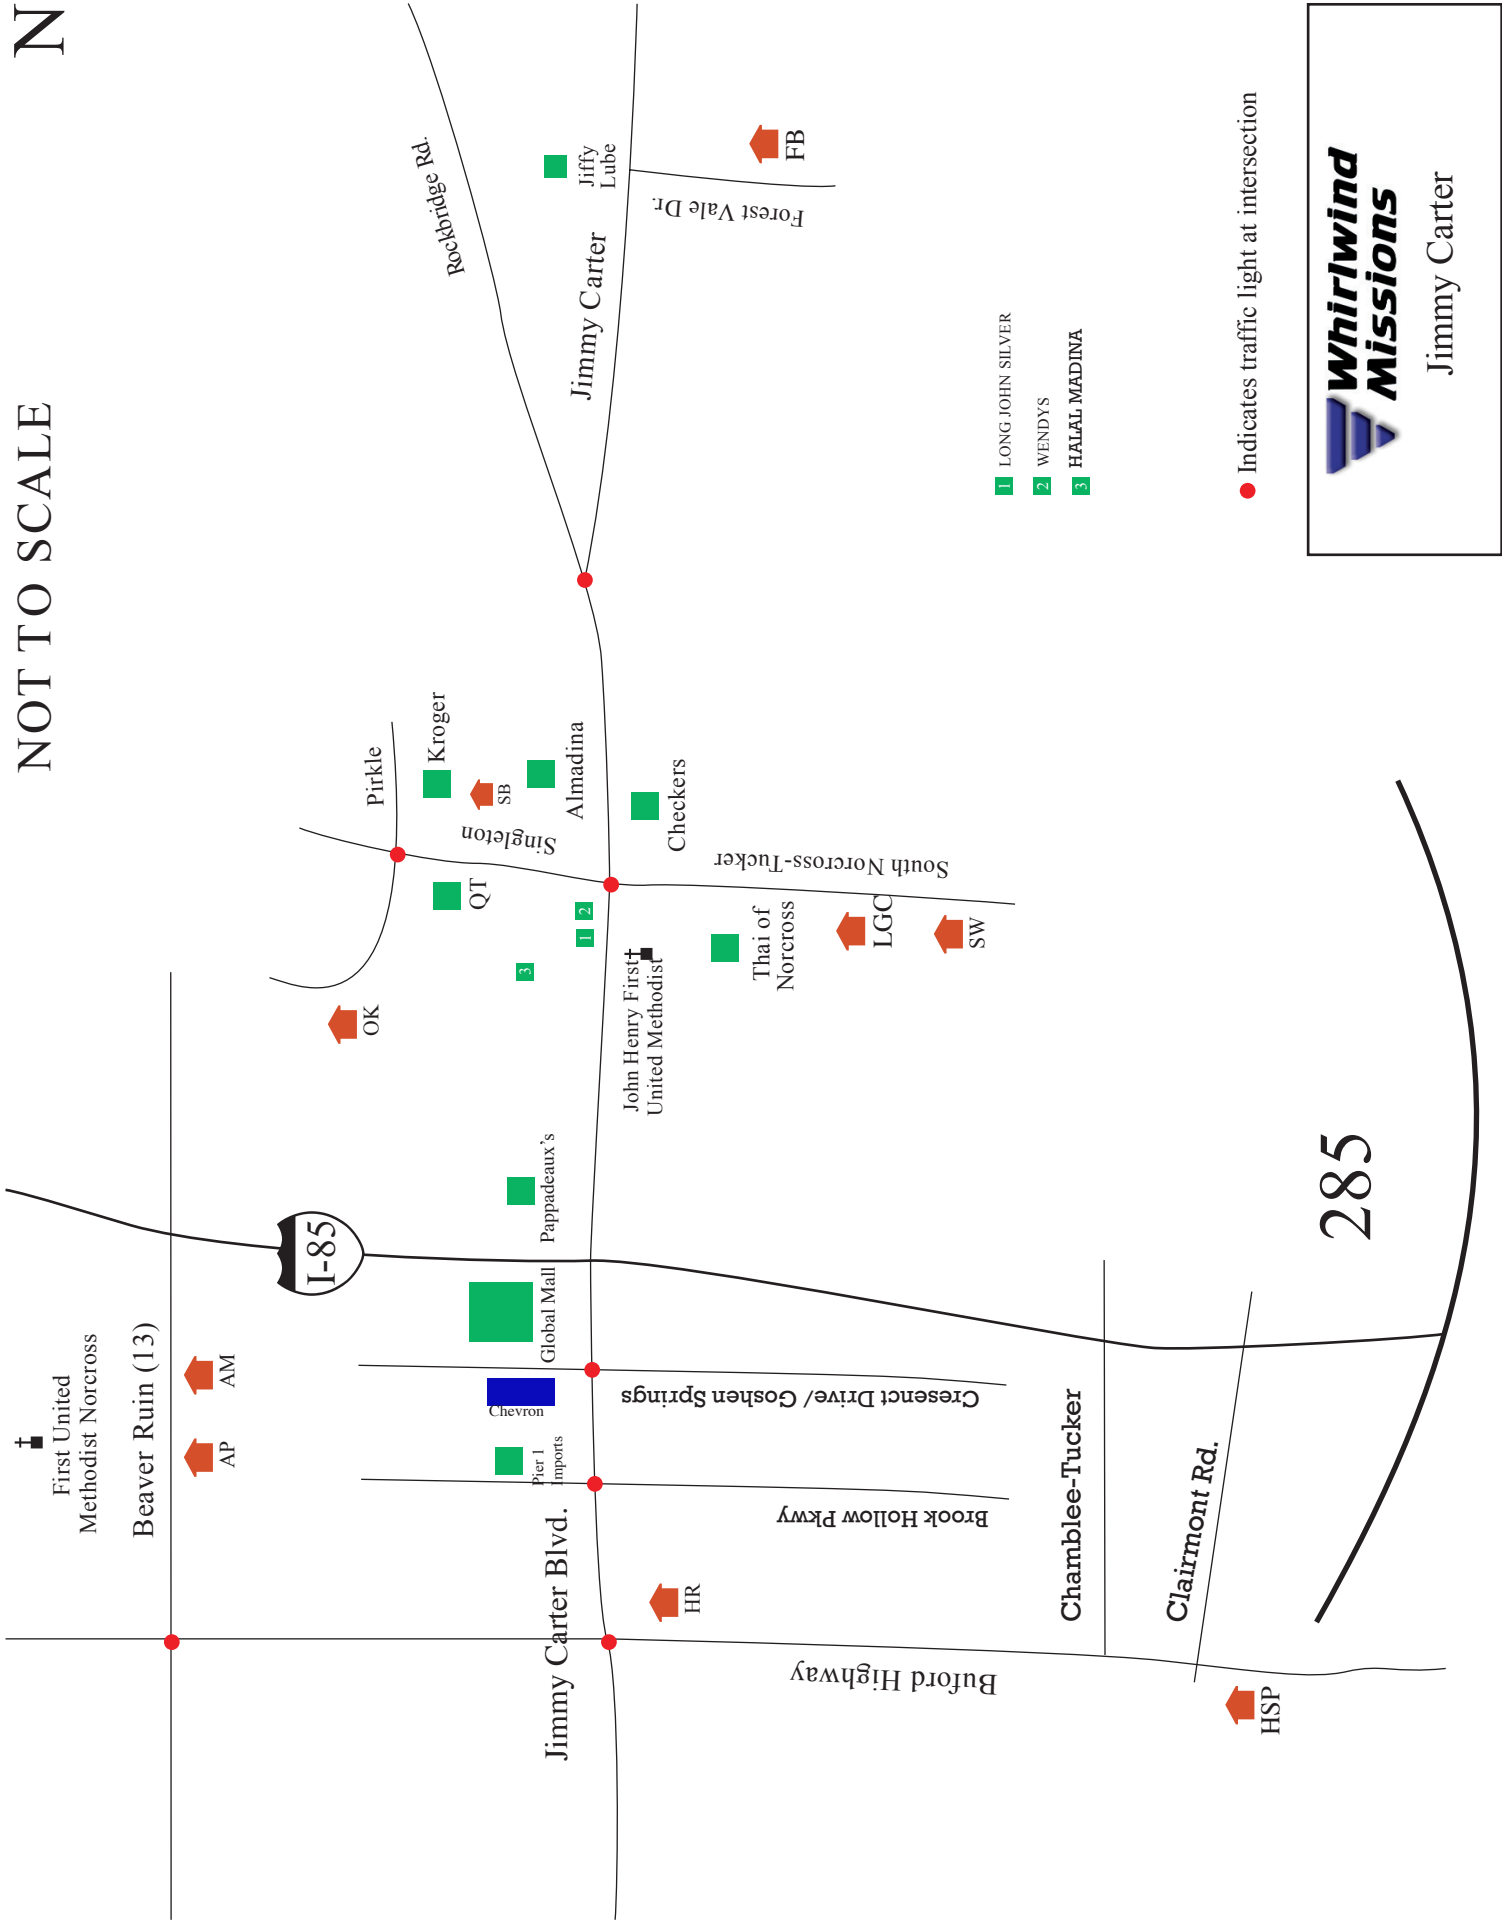

NOT TO SCALE

N

285

Whirlwind Missions
Jimmy Carter