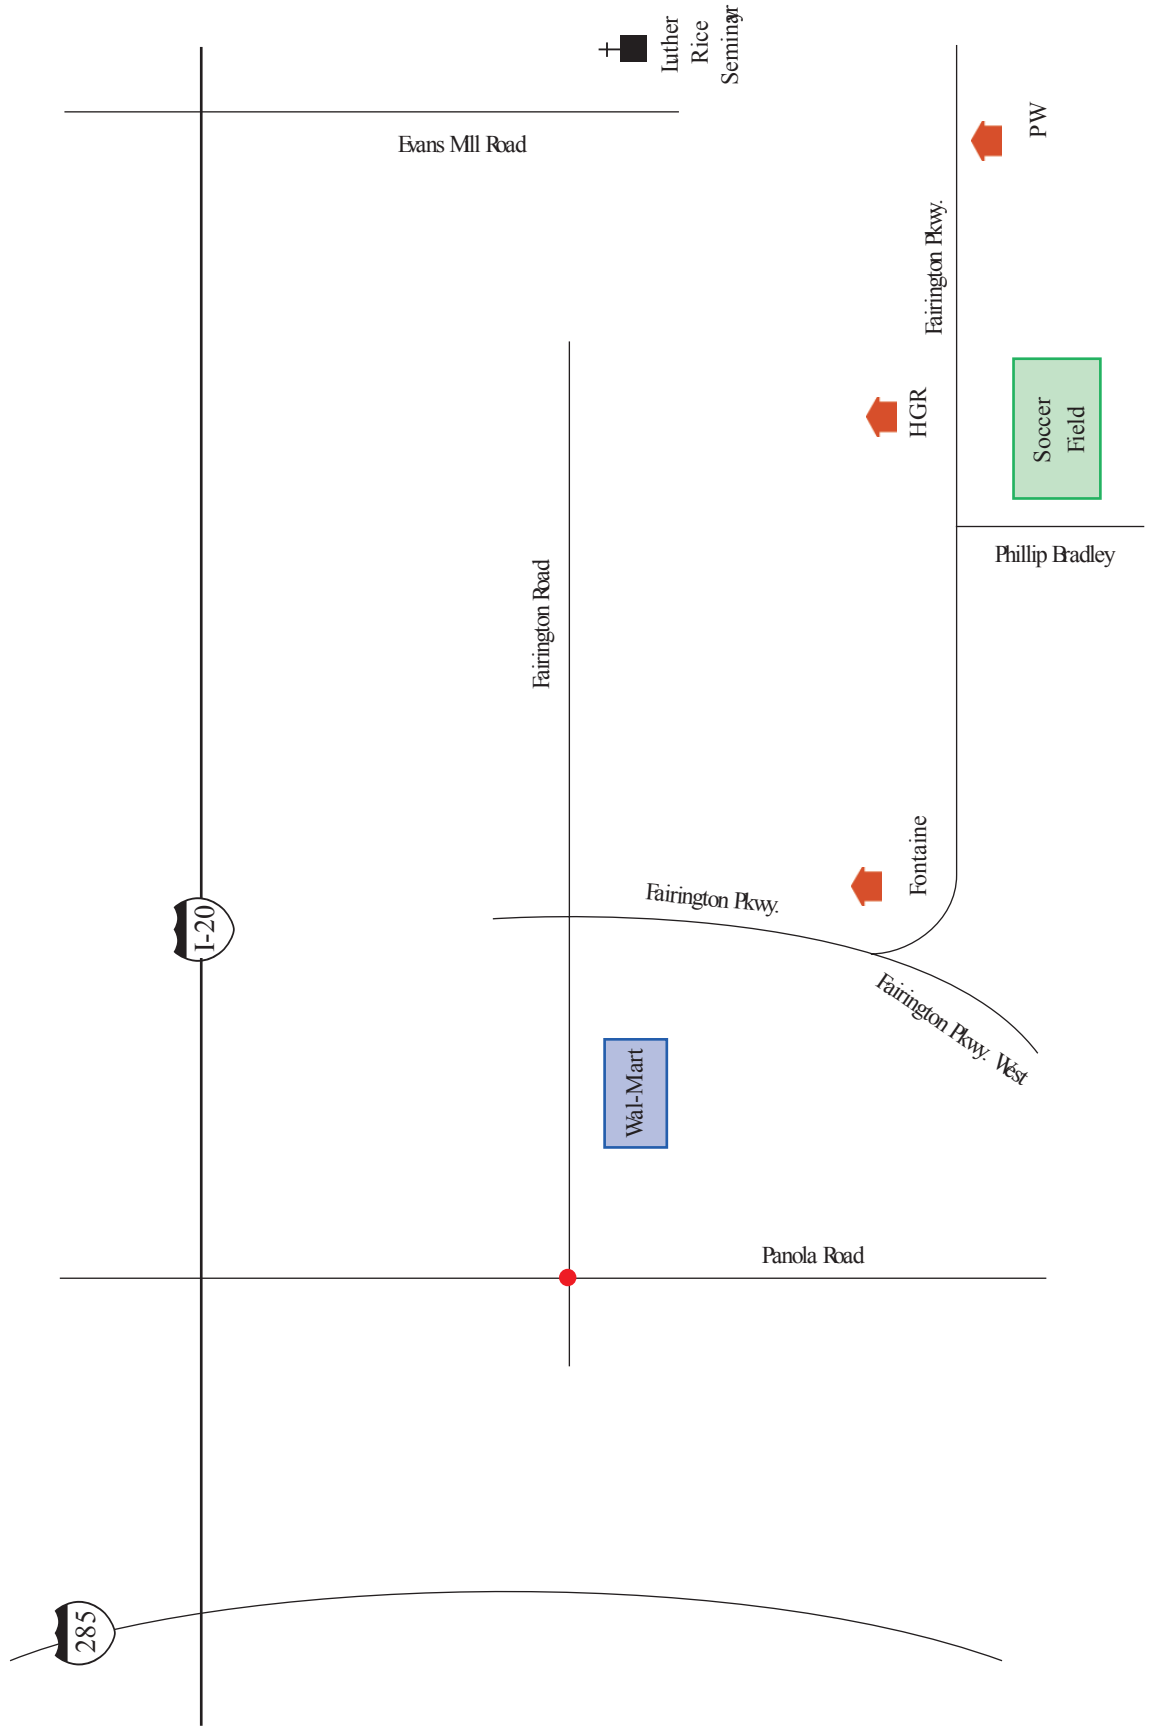

NOT TO SCALE

N ↑

Directions to Missions
Lithonia Map 10

HGR—Highland Greens

Virtual Tour

421 Meadowwood Drive
Lithonia, GA 30038
Rachelle, Manager
770-981-5450

Highland Greens is outside the perimeter on I20 going East. Take a right on Panola rd. Take a left at the first light, Fairington Rd. Walmart is at that corner. Take a right on Fairington Parkway. Take the big bend around the corner staying on Fairington Rd. to your left. You'll pass Fontaine apartments on your left. Highland Greens will be the next complex on your left.

PW—Pinewood

Virtual Tour

37 Treeview Drive
Lithonia, GA 30038
Shaunta Peebles, Manager
770-981-6020

Pinewood is outside the perimeter on I20 going East. Take a right on Panola rd. Take a left at the first light, Fairington Rd. Walmart is at that corner. Take a right on Fairington Parkway. Take the big bend around the corner staying on Fairington Rd. to your left. You'll pass Fontaine apartments on your left. Pinewood will be on your right just past the soccer field. Mission is the clubhouse which is the right half of the leasing office.