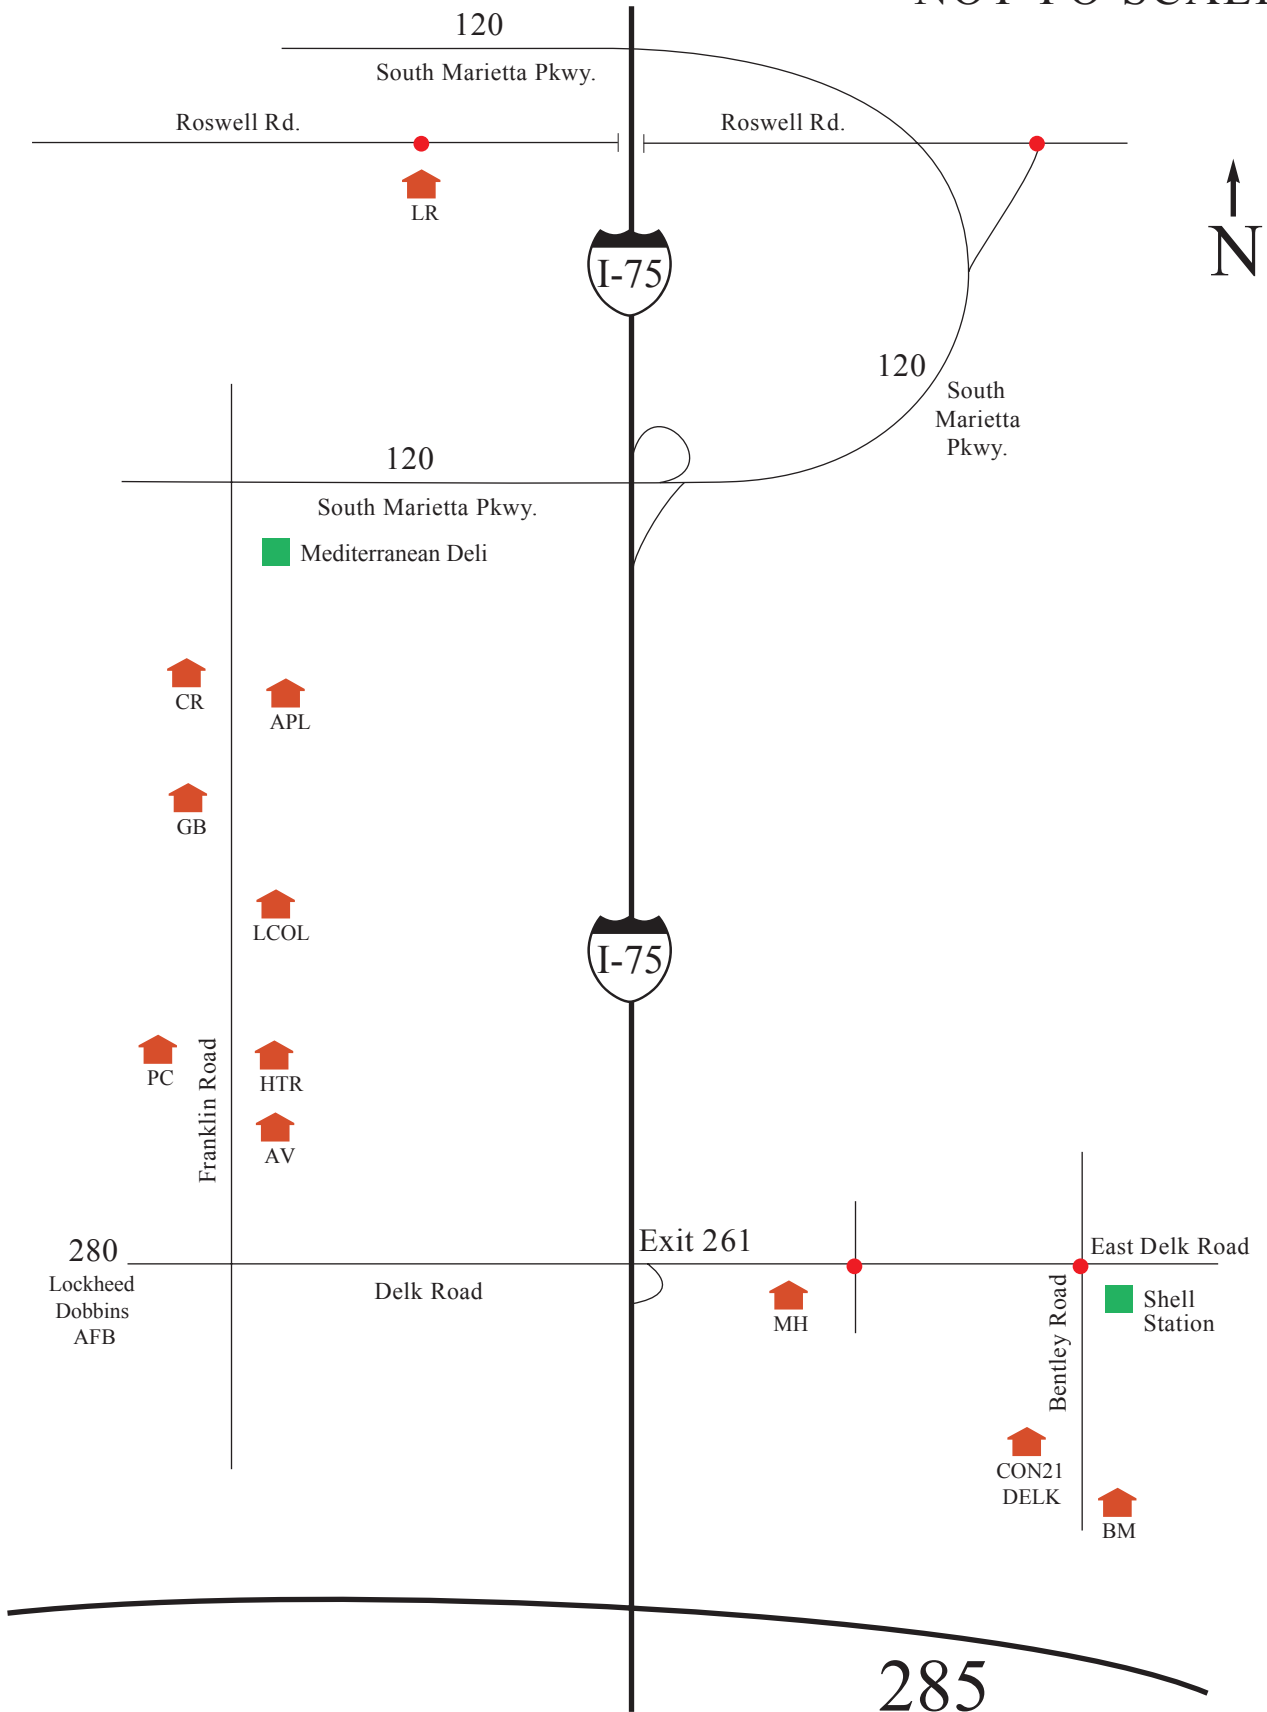

NOT TO SCALE

Directions to Missions
Marietta Map 6

APL–Ashton Place

Virtual Tour

707 Franklin Road
Marietta, GA 30067
Claudia--Leasing
770-422-8855

Go north on I-75 outside the perimeter. Take a left on Delk going west towards Dobbins AFB. Take on right on Franklin Road. Ashton Place will be on your right about a half a mile. There's a playground area near the swimming pool by the leasing office.

AV–Autumn View

Virtual Tour

1035 Franklin Road
Marietta, GA 30067
Karen Johnson--Mgr--770-952-8104
Gabe Milligan--Ast. Mgr
Jeremy & Erin--Dir--770-675-3207

Go north on I-75 outside the perimeter. Take a left on Delk going west towards Dobbins AFB. Take on right on Franklin Road. Autumn View will be on your right about a quarter mile from Delk road. There's a large playground below the property on the left when you enter the complex. Look for signs to basketball court.

BM–Bentley Manor

Virtual Tour

2605 Bently Road
Marietta, GA 30067
Kenyatta Scott--Mgr--770-859-9003
Tyler Recker--678-372-9368

Go north on I-75 outside the perimeter. Take a right on Delk going east. Take a right on Bentley road---look for the Shell station. Bentley Manor will be on your left as you go up the hill. There's a playground with nice shade. Teams can use one of the parking lots that are not crowded. Office may be closed on Sunday.

Directions to Missions
Marietta Map 6

CR–Cinnamon Ridge

Virtual Tour

730 Franklin Road
Marietta, GA 30067
Carlos De Jesus--Mgr--770-429-0157

Go north on I-75 outside the perimeter. Take a left on Delk Road going West. Take a right on Franklin Road. Cinnamon Ridge will be on your left about a half a mile. There is a playground area by the tennis courts. Use the courts for games.