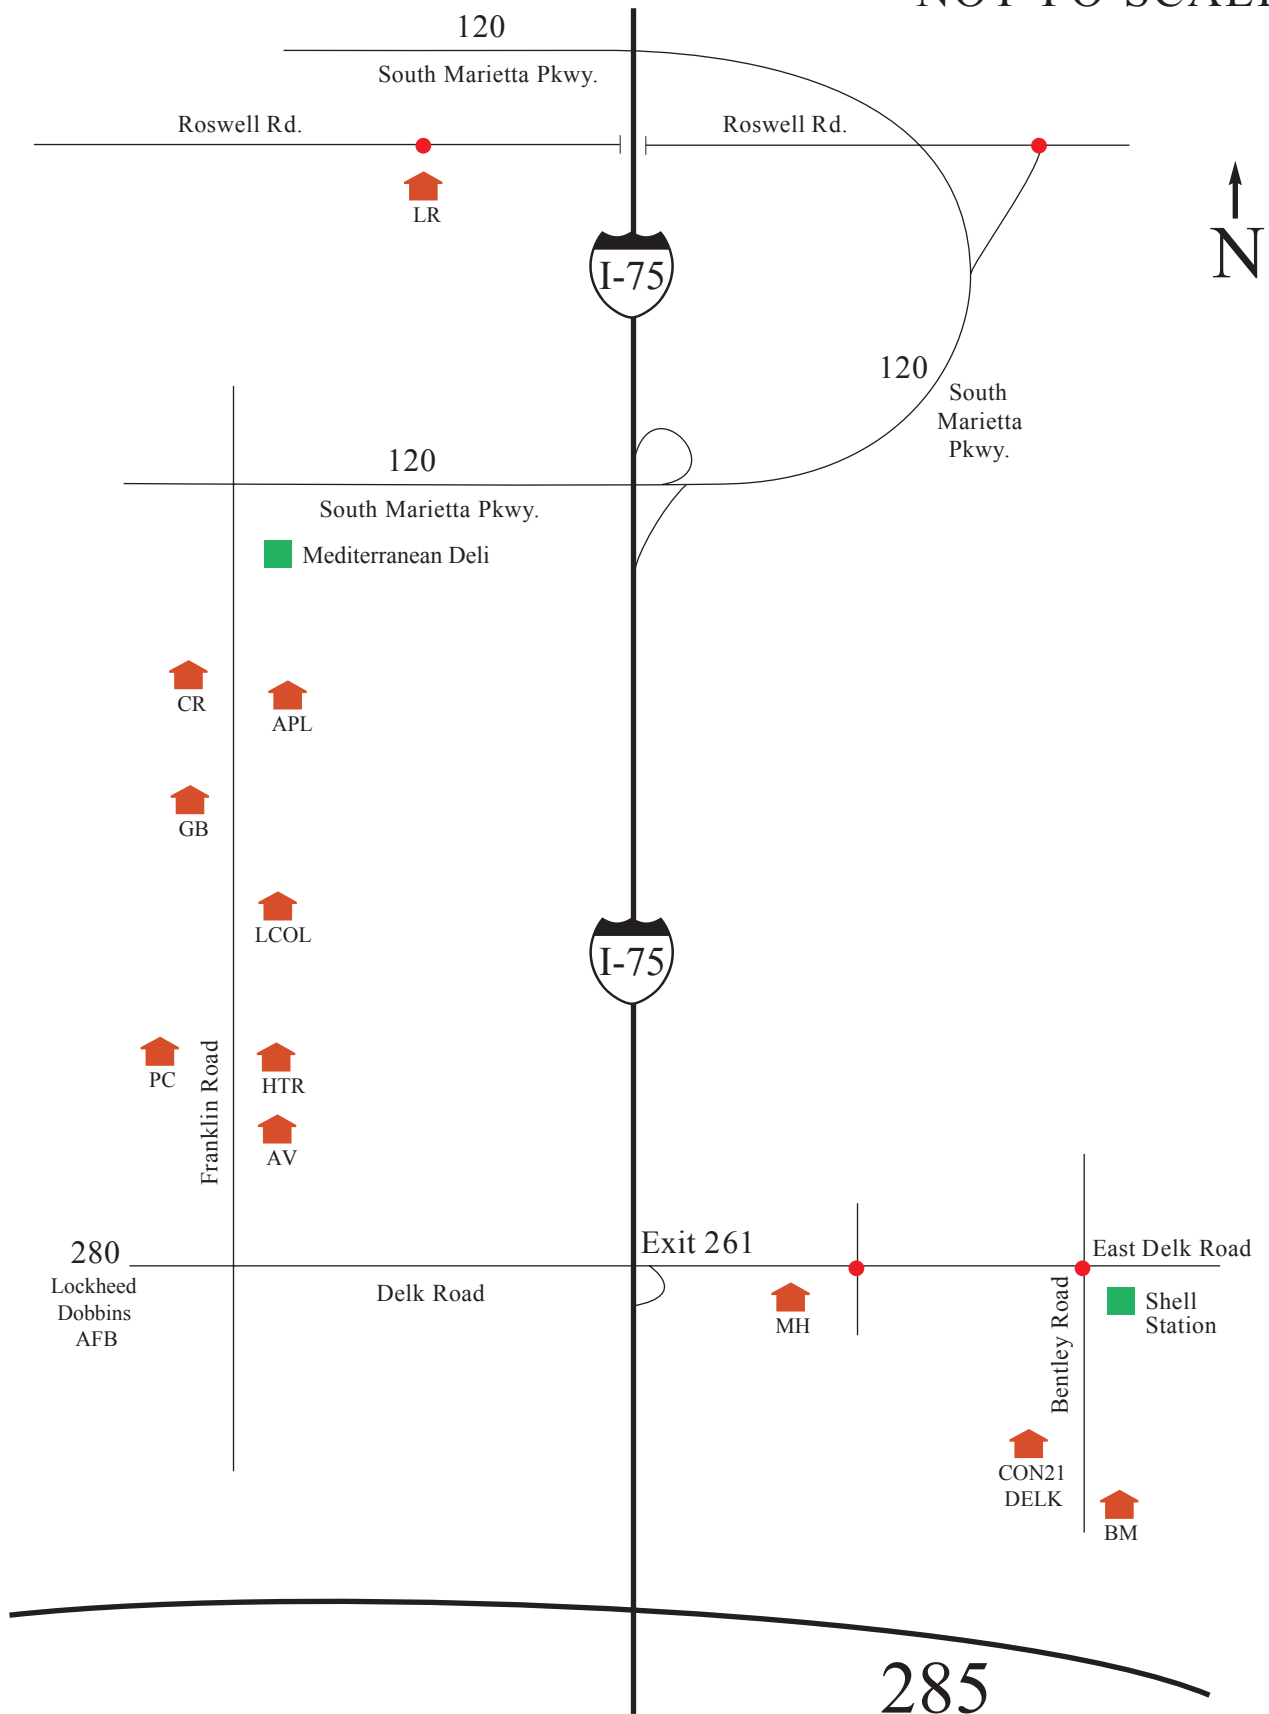

NOT TO SCALE

Directions to Missions
Marietta Map 6

APL–Ashton Place

Virtual Tour

707 Franklin Road
Marietta, GA 30067
Claudia--Leasing
770-422-8855

Go north on I-75 outside the perimeter. Take a left on Delk going west towards Dobbins AFB. Take on right on Franklin Road. Ashton Place will be on your right about a half a mile. There's a playground area near the swimming pool by the leasing office.

AV–Autumn View

Virtual Tour

1035 Franklin Road
Marietta, GA 30067
Karen Johnson--Mgr--770-952-8104
Gabe Milligan--Ast. Mgr
Jeremy & Erin--Dir--770-675-3207

Go north on I-75 outside the perimeter. Take a left on Delk going west towards Dobbins AFB. Take on right on Franklin Road. Autumn View will be on your right about a quarter mile from Delk road. There's a large playground below the property on the left when you enter the complex. Look for signs to basketball court.

BM–Bentley Manor

Virtual Tour

2605 Bently Road
Marietta, GA 30067
Kenyatta Scott--Mgr--770-859-9003
Tyler Recker--678-372-9368

Go north on I-75 outside the perimeter. Take a right on Delk going east. Take a right on Bentley road---look for the Shell station. Bentley Manor will be on your left as you go up the hill. There's a playground with nice shade. Teams can use one of the parking lots that are not crowded. Office may be closed on Sunday.

Directions to Missions
Marietta Map 6

CR–Cinnamon Ridge

Virtual Tour

730 Franklin Road
Marietta, GA 30067
Carlos De Jesus--Mgr--770-429-0157

Go north on I-75 outside the perimeter. Take a left on Delk Road going West. Take a right on Franklin Road. Cinnamon Ridge will be on your left about a half a mile. There is a playground area by the tennis courts. Use the courts for games.