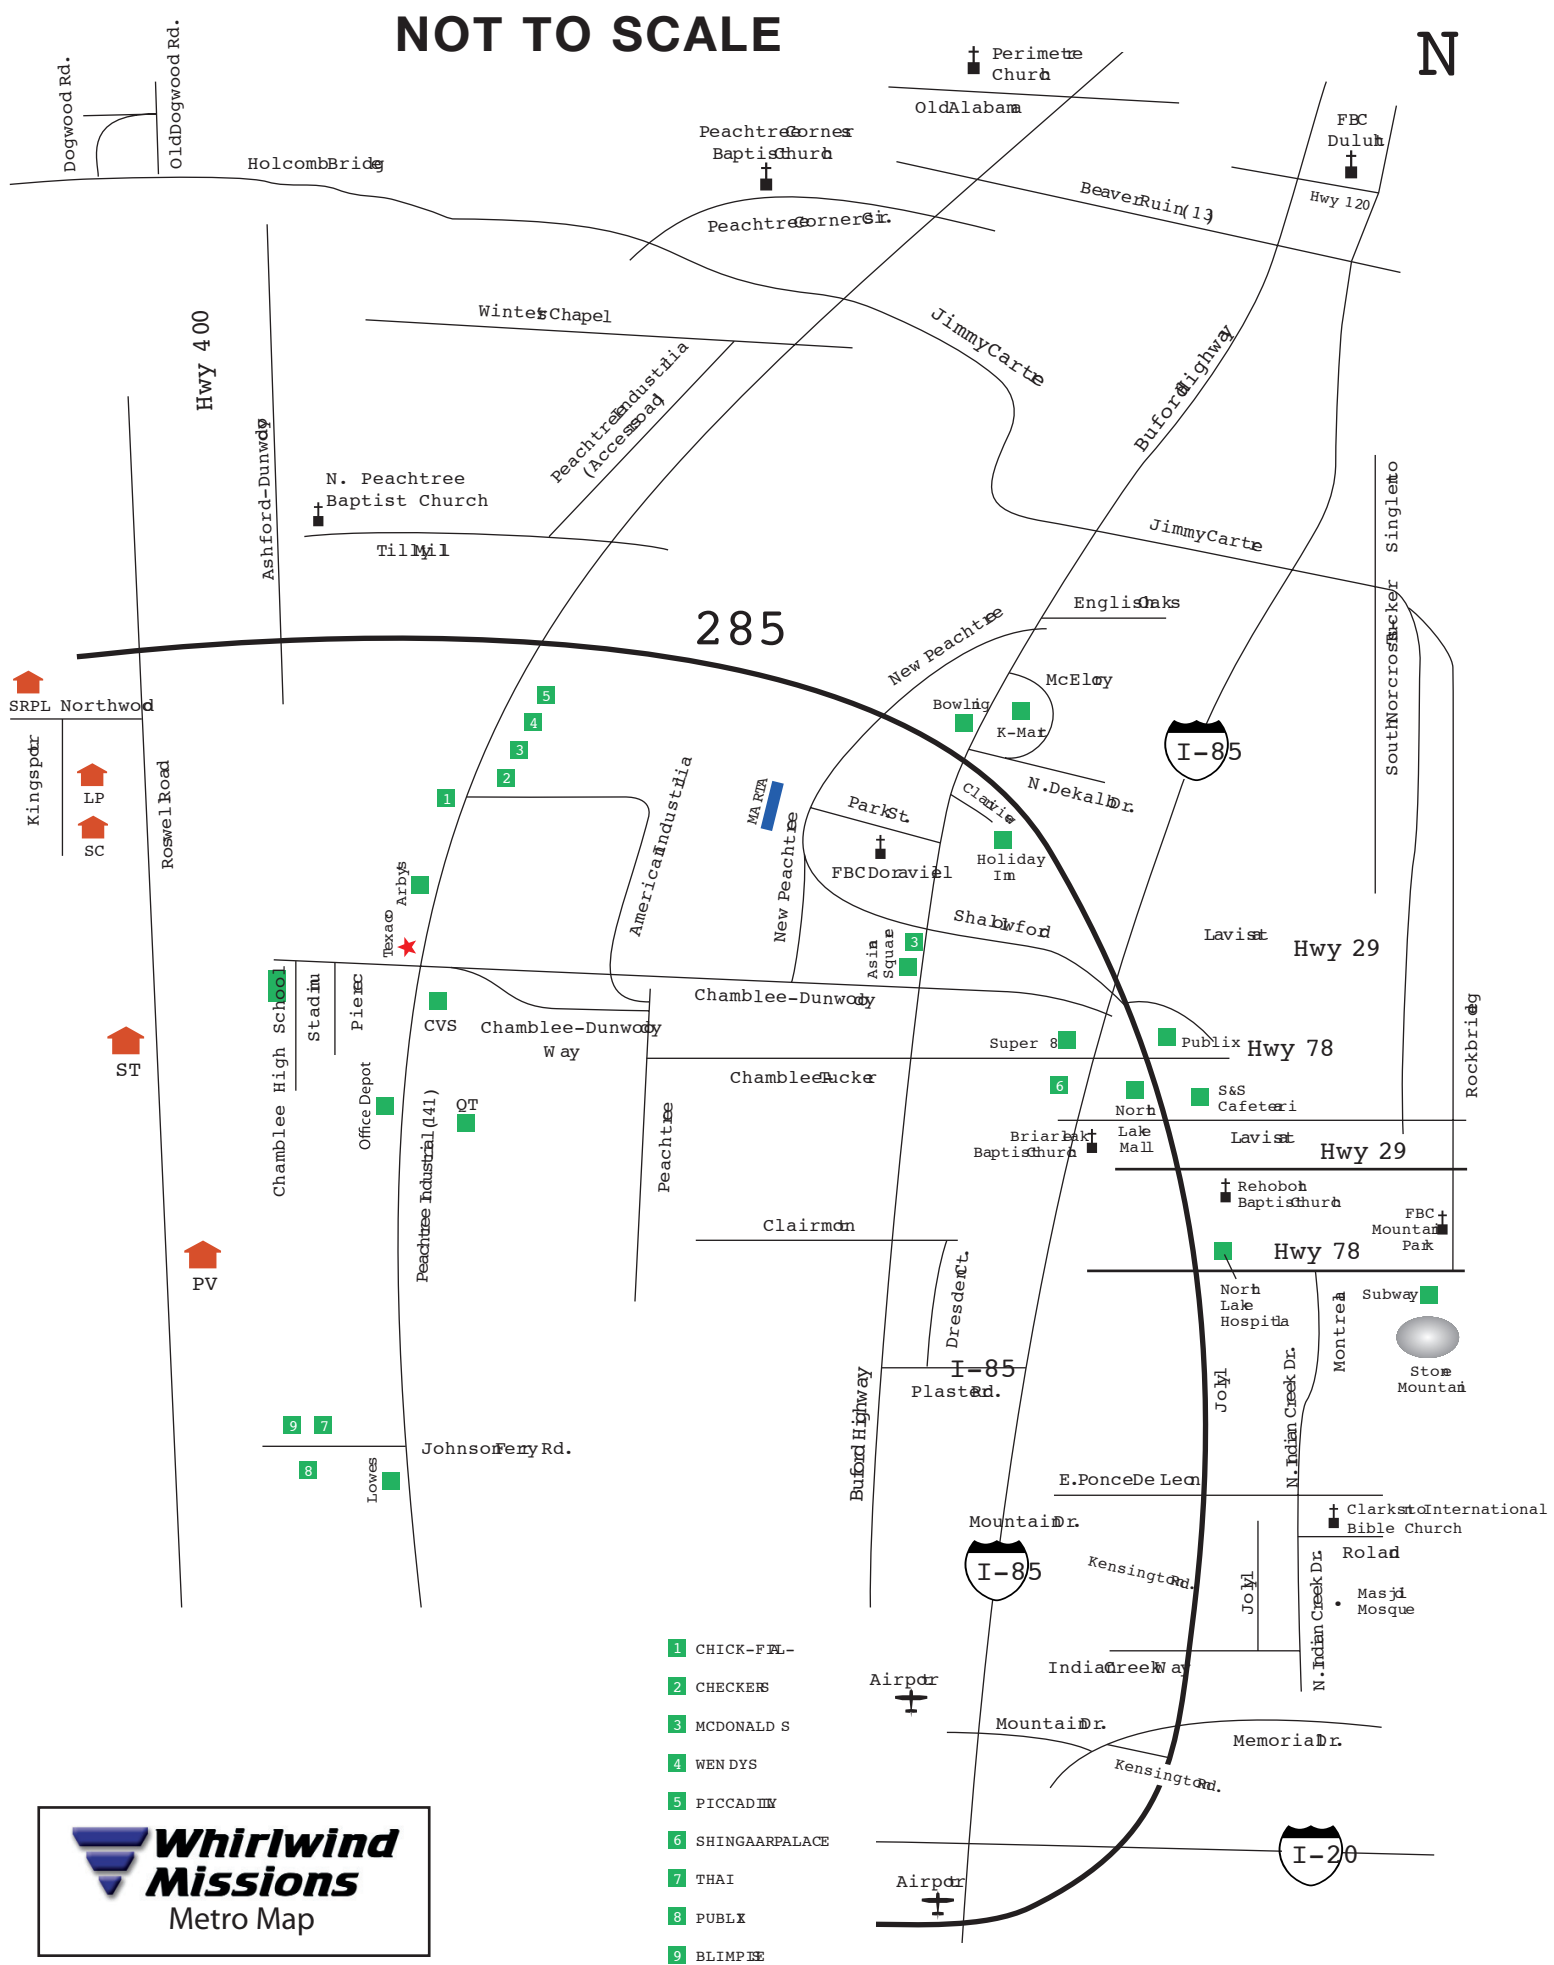

NOT TO SCALE

N

- 1 CHICK-FIL-
- 2 CHECKERS
- 3 MCDONALD S
- 4 WEN DYS
- 5 PICCADILLY
- 6 SHINGAAR PALACE
- 7 THAI
- 8 PUBLIX
- 9 BLIMP I E

Directions to Missions
Metro Map 1

Kmart

Outside the perimeter on Buford Highway. Kmart will be on your immediate right about two blocks from 285.

LP (Lake Placid)

5801 Kingsport Dr.
Atlanta, GA 30342
Karina Morcada--Mgr--404-252-2820

Inside the perimeter on Roswell Road. Take your immediate first right onto Northwoods. This road is only about 10 yards from 285—so be alert! Once on Northwoods take your first left onto Kingsport. Lake Placid will be on your immediate left.

North Lake Hospital

Outside the perimeter on Highway 29—Lawrenceville Highway. Take your first right on Montreal—it's the street before Rehobeth BC. The hospital will be on your left about a quarter mile down on Montreal.

ST (Southern Trace)

5320 Roswell Rd. NE
Atlanta, GA 30342
Mission-K5
Griselda--Mgr--404-256-4800
Felix Lora--Dir--770-598-1729

South on Roswell St., inside the Perimeter. Southern Trace will be on your right about one mile from 285. It is directly after the Bell South building on your right and across the street and little down from the Waffle House. Go in the entrance, stay to your left and follow the road all the way to the bottom of the complex. The mission is right beside the volleyball court. There is a lock box on the door knob where the key is stored—0519 is the code.