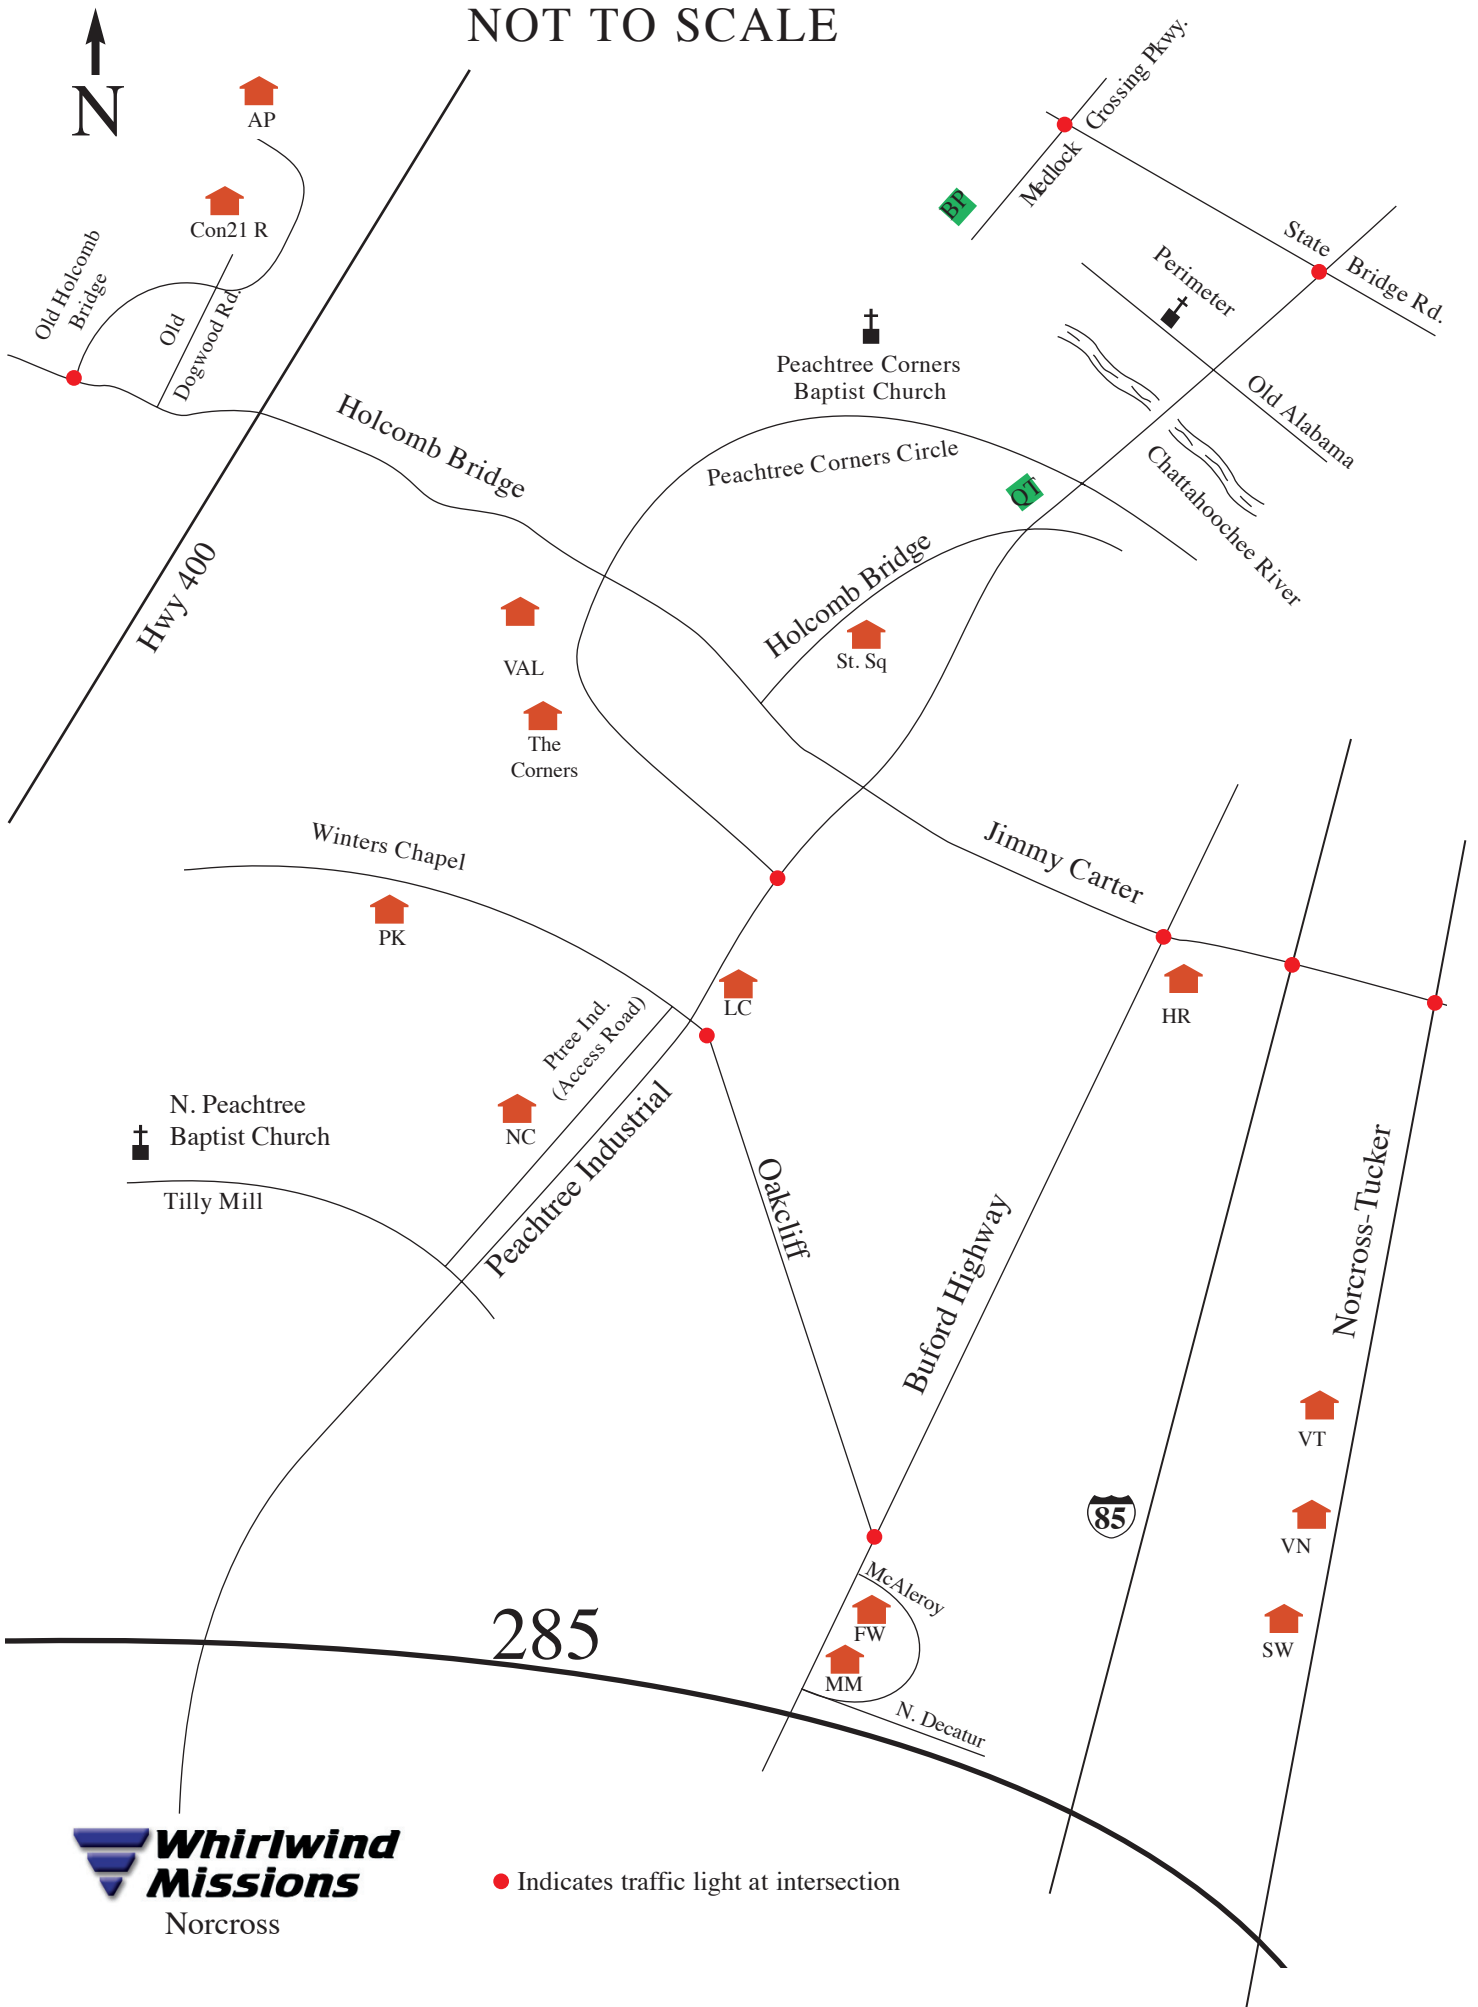

NOT TO SCALE

Directions to Missions  
Norcross Map 3

### **COR-Concept 21 Norcross “The Corners”**

### **LC-Lake Colony**

#### **Virtual Tour**

3200 Lake Colony Dr.  
Norcross, GA 30071  
Carol Smith--Mgr--770-449-1126

Outside the perimeter on Pechtree Industrial. Take the Winters Chapel exit. Stay on the access road. Lake Colony is on Lake Colony Drive, just past the Sushi restaurant on your right.