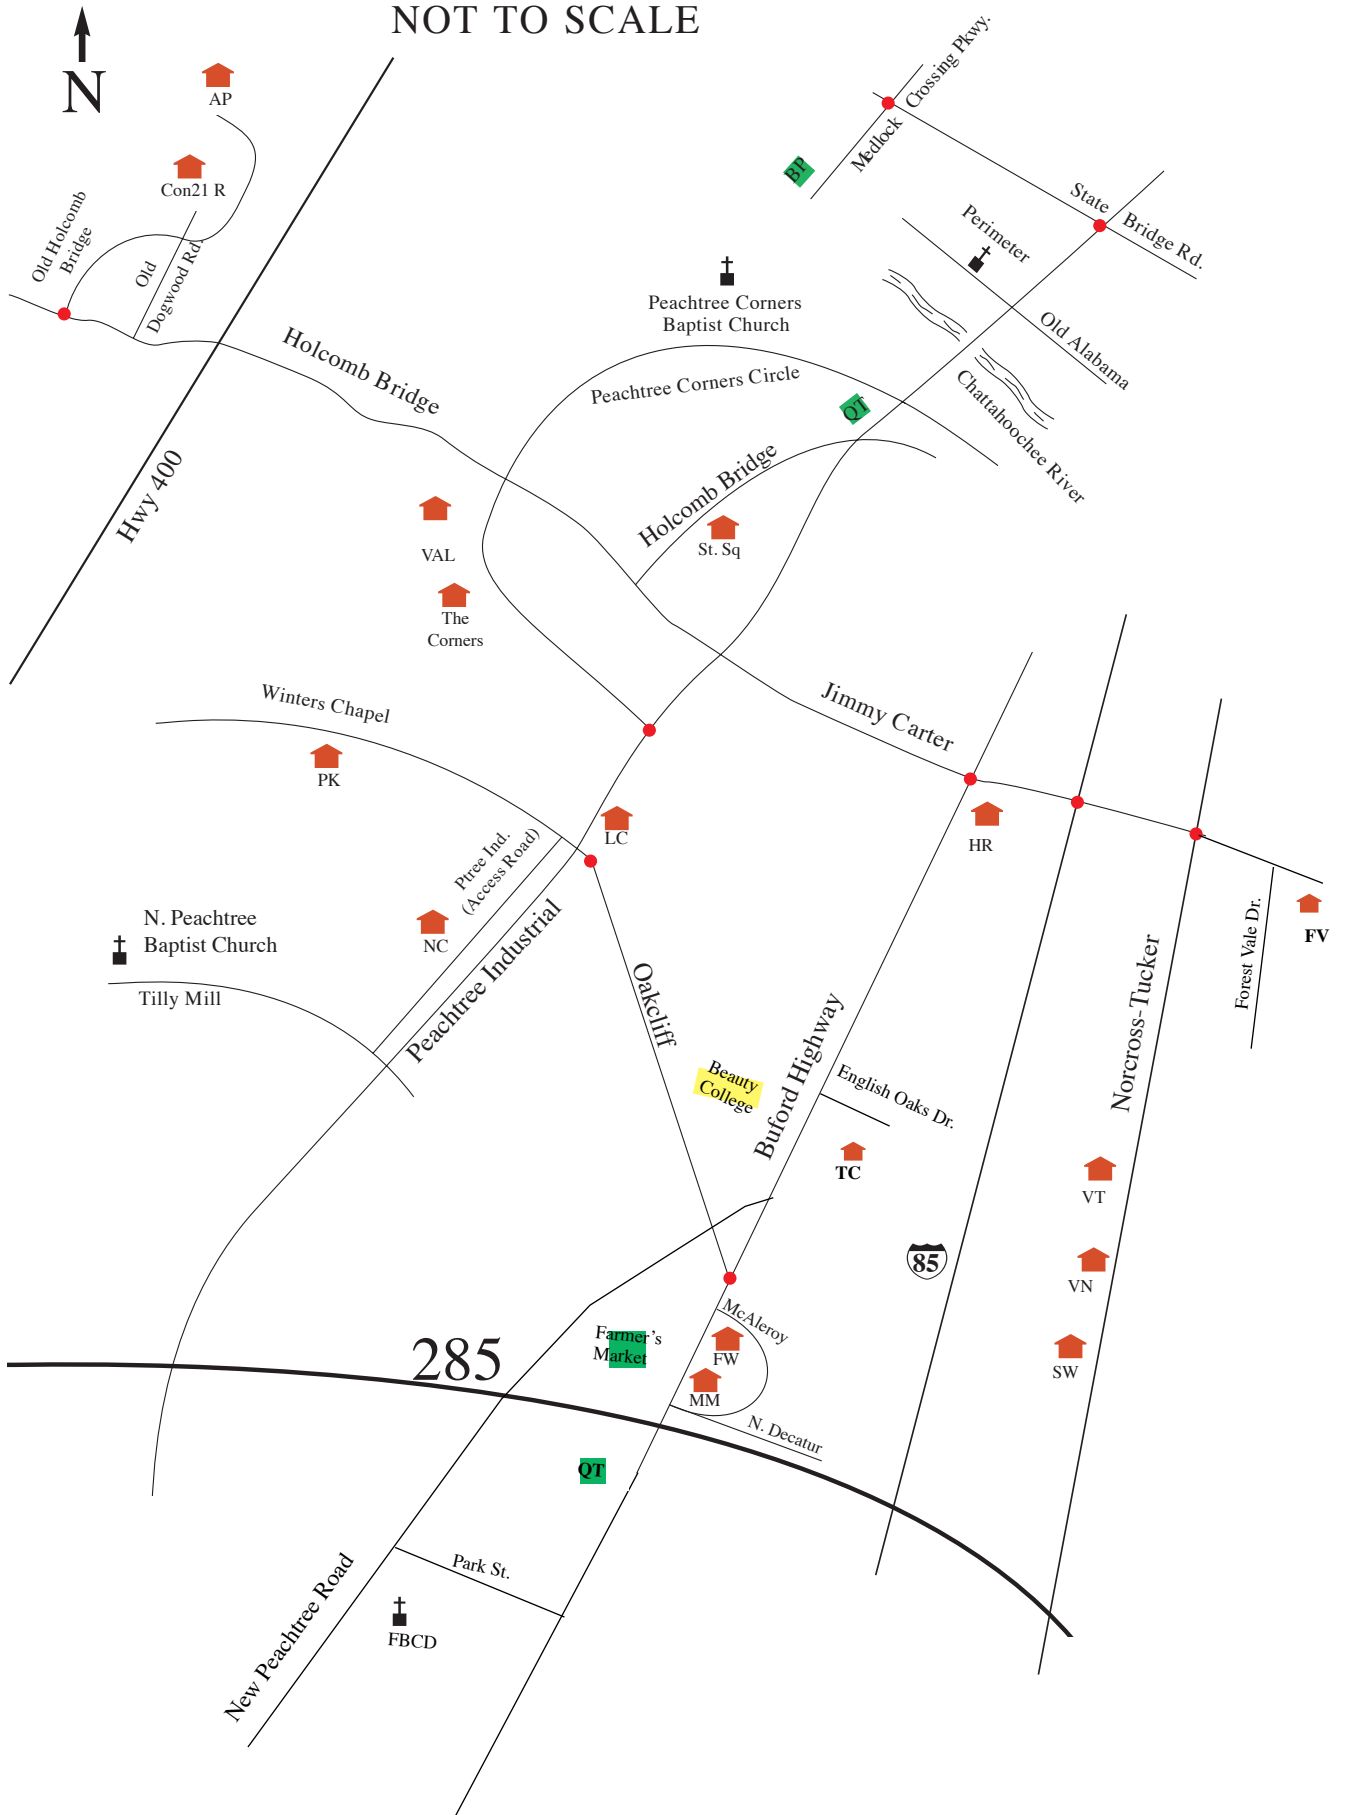

NOT TO SCALE

Directions to Missions Norcross Map 3

BHFM- Buford Highway Farmer's Market

5600 Buford Highway

Doraville, Ga 30340

Outside the Perimeter on the Left. Great food and samples on Saturday.

COR-Concept 21 Norcross "The Corners"

Virtual Tour

3400 Peachtree Corners Circle Norcross, GA 30092

Tracy--Mgr

Carlos Salaveria--Dir--404-545-5223 Apt. #912

North on Peachtree Industrial, outside the Perimeter. Left on Peachtree Corners Circle. The Corners will be on your left. Follow signs to the Leasing Center. The Mission is apartment #912-directly across the street from the playground next to the Leasing Center.

HC-Huntington Creek

Virtual Tour

2236 Plaster Rd

Atlanta, GA 30345

Mission-2226F

Ian and Ruthie North- On site Missionaries 321-339-8661

Go south on Buford highway, inside the Perimeter. Go about 4 miles and take a left on Plaster. (There are two traffic lights really close together--the first is Dresden the second--Plaster.) Take the first left off of Plaster onto Dresden Ct. Huntington Creek is on your right. The mission is in #2226F--near the leasing office. There is a large field in the back of the complex.

TC- Town and Country

4260 English Oak Drive

Doraville, GA 30340

770-840-0747

Take Buford Highway Outside the Perimeter. Look for the yellow beauty college on your Left. You'll see English Oak Drive on the Right. TC is on your Right. There is a pagoda at the back of the complex.